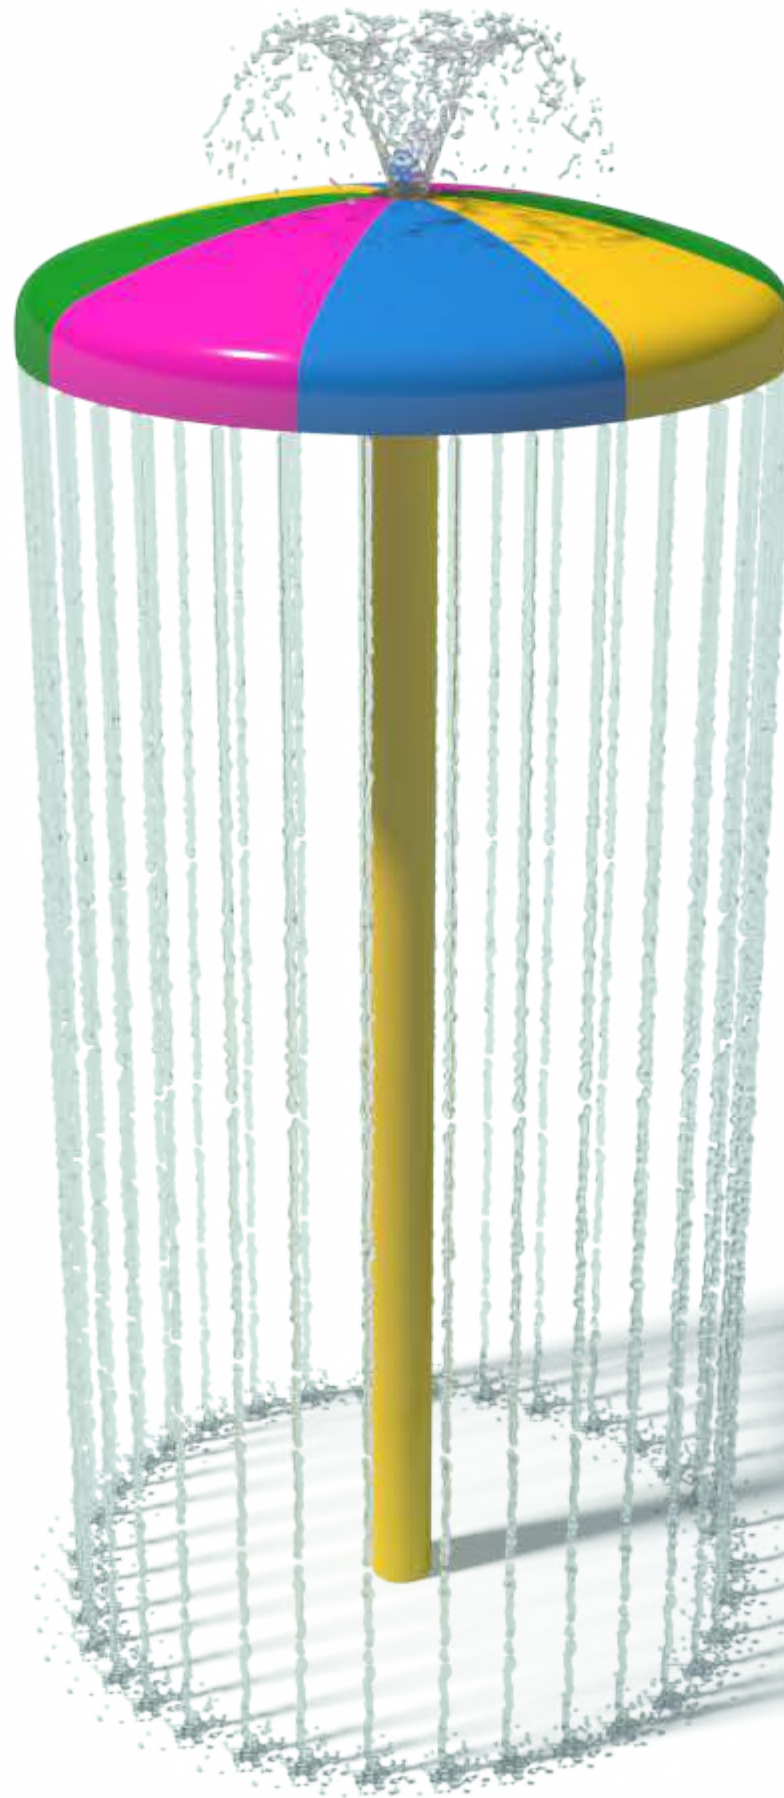

AQUA UMBRELLA - BEACH THEME S-01.07.05

Flow Rate 19-25 gpm - 72-94 lpm

Pressure 6-12 psi - 0.4-0.8 bar

Height 125" - 318 cm

Length -

Width ø60" - ø153 cm

Spray Zone ø118" - ø300 cm

Material Detail

Commercial, non corrosive, chemical resistant 304/304L quality Stainless steel with glass reinforced polyester top

Play Zones

Toddler Family Dynamic

Coating / Graphic Design

UV and chemical resistant, oven cured, polyester powder coating.
UV and chemical resistant, commercial grade epoxy coated spray paint.

Pipe Diameter ø5" - ø140 mm

Add-in Options

Activator

Removable