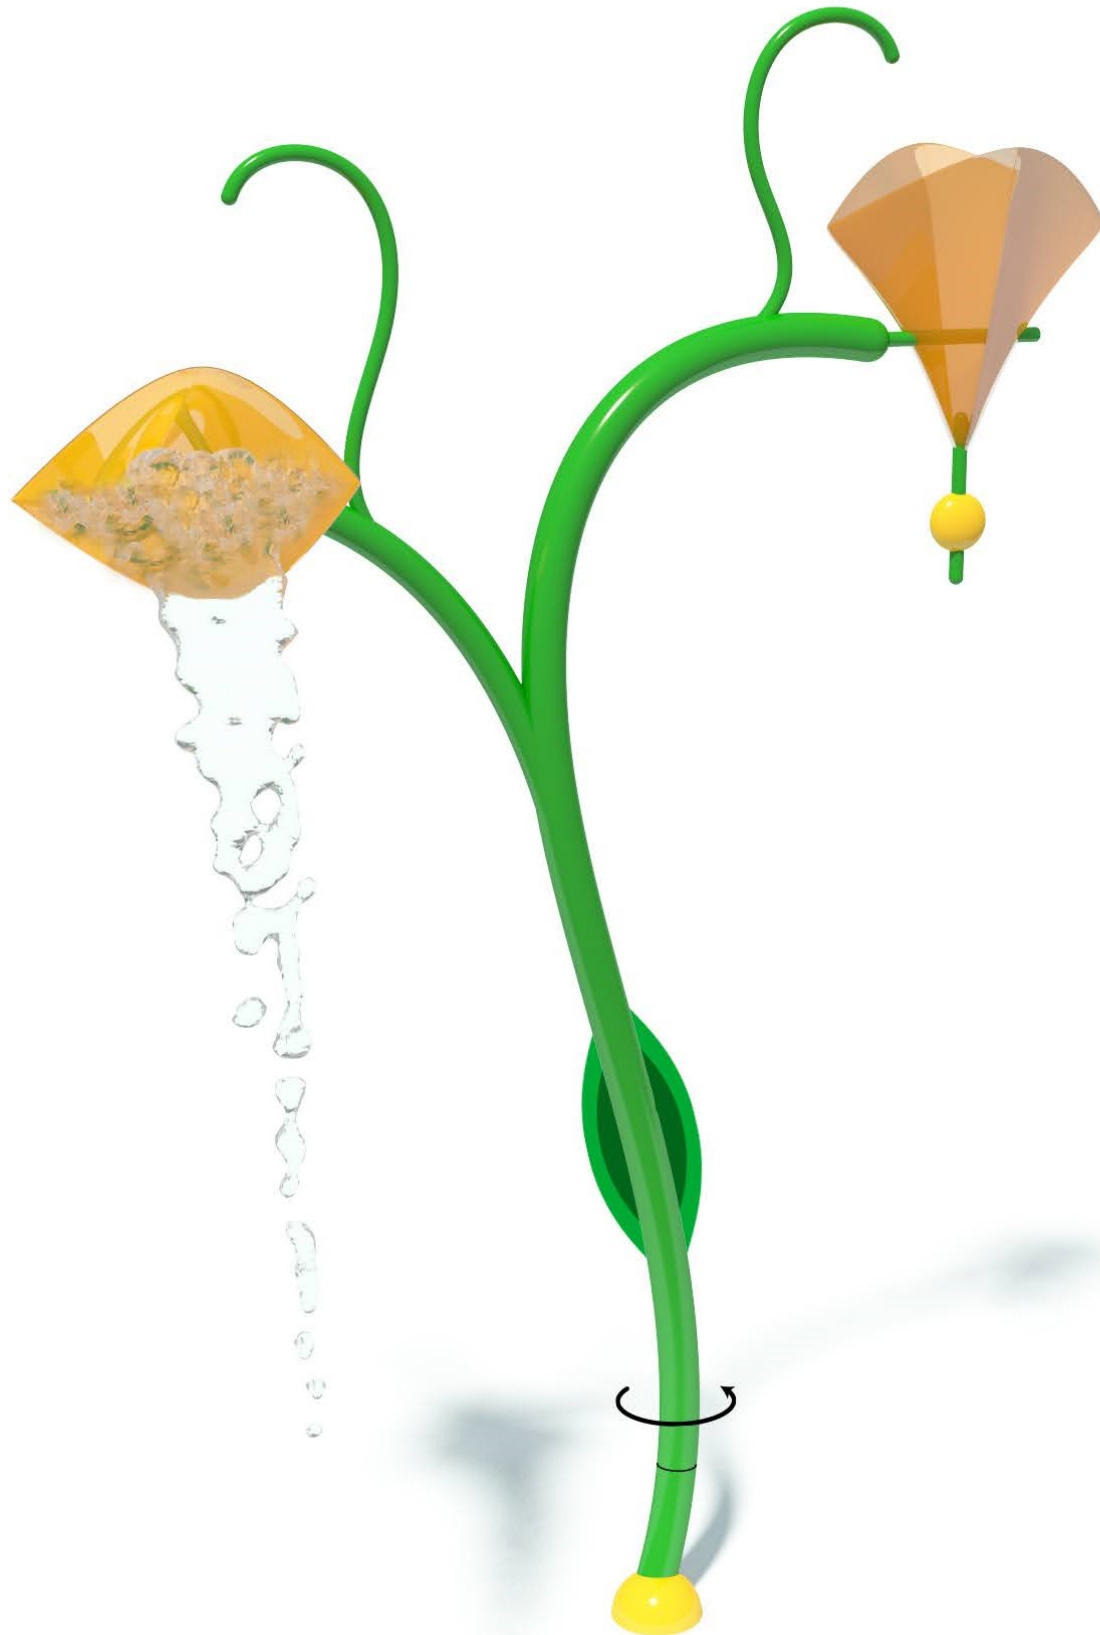

FLOWER BUCKETS ROT S-01.23.10

360 rotation High action

Flow Rate 7-11 gpm - 26-41 lpm

Pressure 8-15 psi - 0.6-1 bar

Height 135" - 343 cm

Length -

Width 117" - 297 cm

Spray Zone ø168" - ø428 cm

Material Detail

Commercial, non corrosive, chemical resistant 304/304L Stainless steel construction with glass reinforced polyester buckets

Play Zones

Toddler Family Dynamic

Coating / Graphic Design

UV and chemical resistant, oven cured, polyester powder coating.
UV and chemical resistant, commercial grade epoxy coated spray paint.

Pipe Diameter ø4" - ø115 mm

Add-in Options

Removable