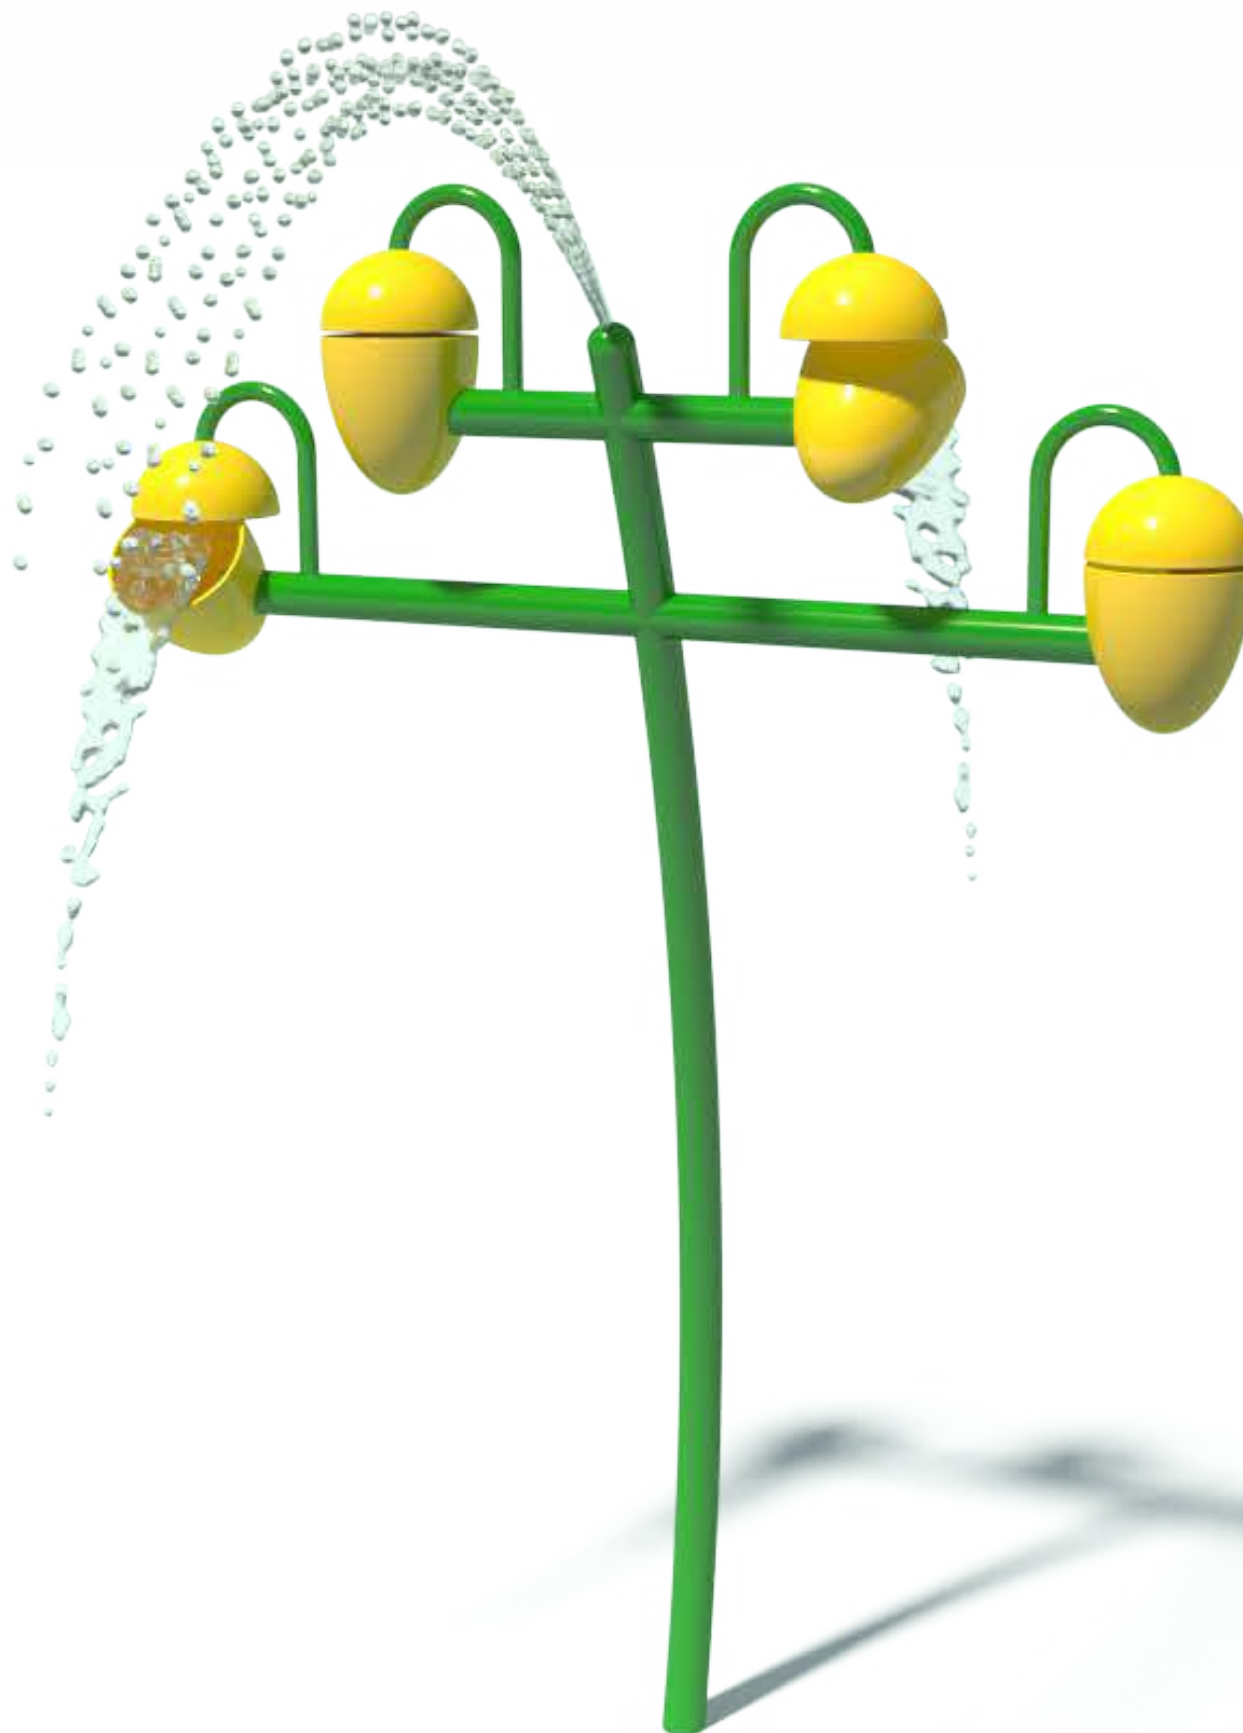

# AQUA INFESTOR S-01.23.11

High action

**Flow Rate** 18-32 gpm - 68-121 lpm

**Pressure** 8-15 psi - 0.5-1 bar

**Height** 124" - 315 cm

**Length** -

**Width** 90.5" - 230 cm

**Spray Zone** ø168" - ø428 cm

## Material Detail

Stainless steel construction with fiberglass buckets

## Play Zones

Toddler Family Dynamic

## Coating / Graphic Design

Weather resistant, UV and chemical protective powder coated paint

**Pipe Diameter** ø4" - ø115 mm