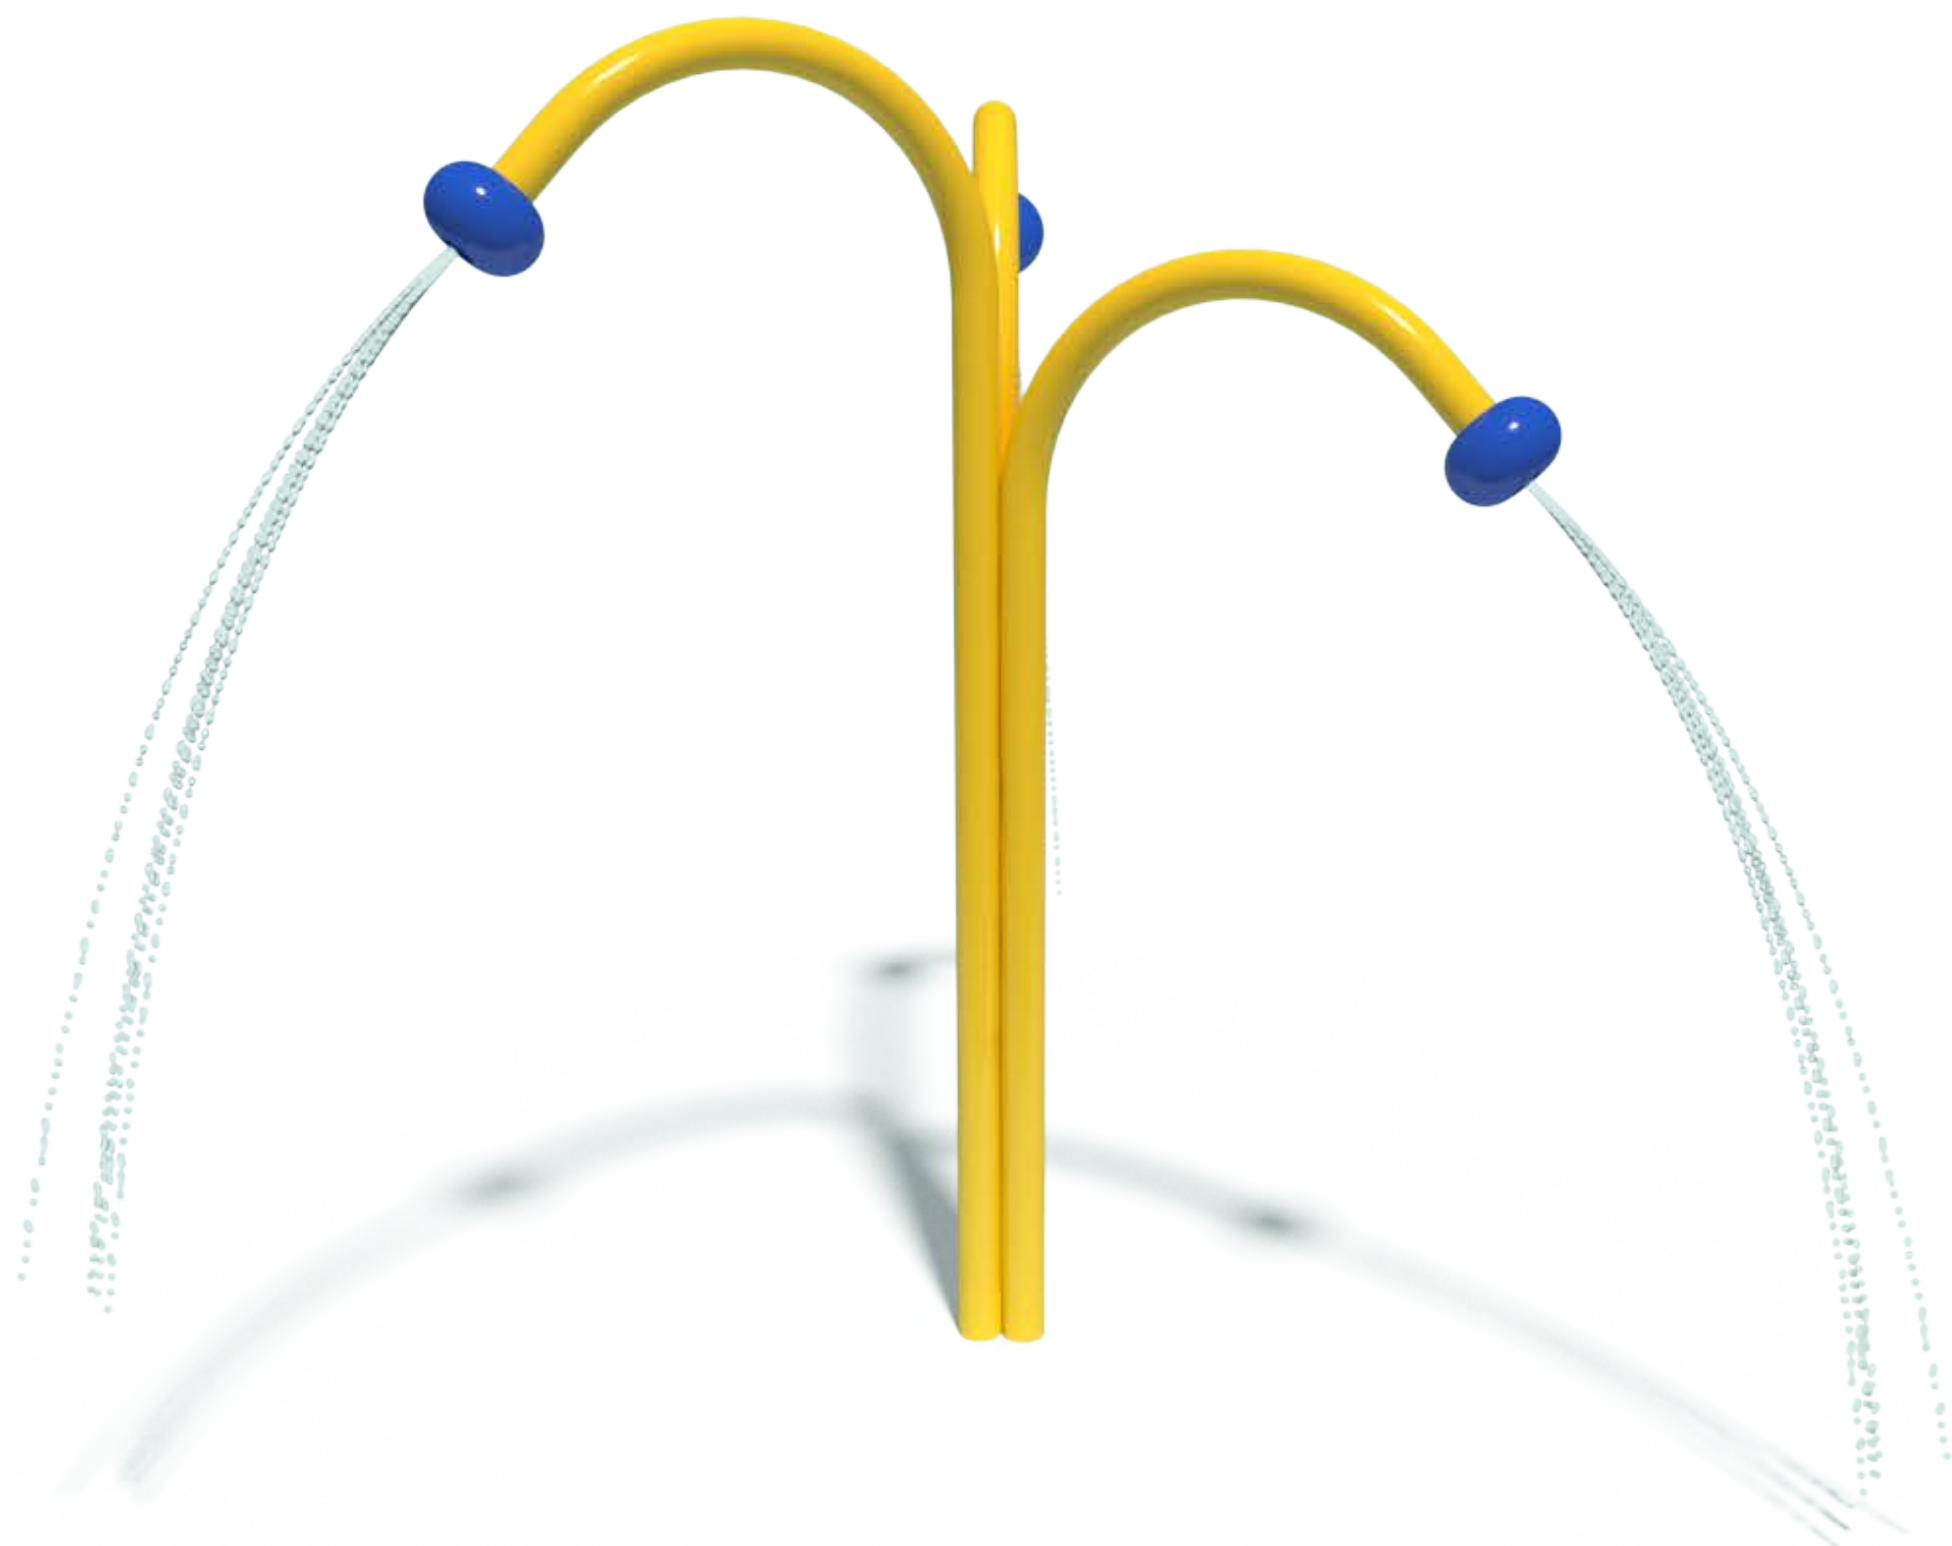

# WEeping WILLOW S-01.31

<b>Flow Rate</b>	7-11 gpm - 26-41 lpm	<b>Material Detail</b> Stainless steel construction with brass nozzles	<b>Coating / Graphic Design</b> Weather resistant, UV and chemical protective powder coated paint	
<b>Pressure</b>	8-15 psi - 0.6 bar		<b>Pipe Diameter</b>	ø3" - ø90 mm
<b>Height</b>	118" - 300 cm		<b>Add-in Options</b>	
<b>Length</b>	-			
<b>Width</b>	-		Activator	Removable
<b>Spray Zone</b>	ø168" - ø427 cm		<b>Play Zones</b> Toddler    Family    Dynamic	