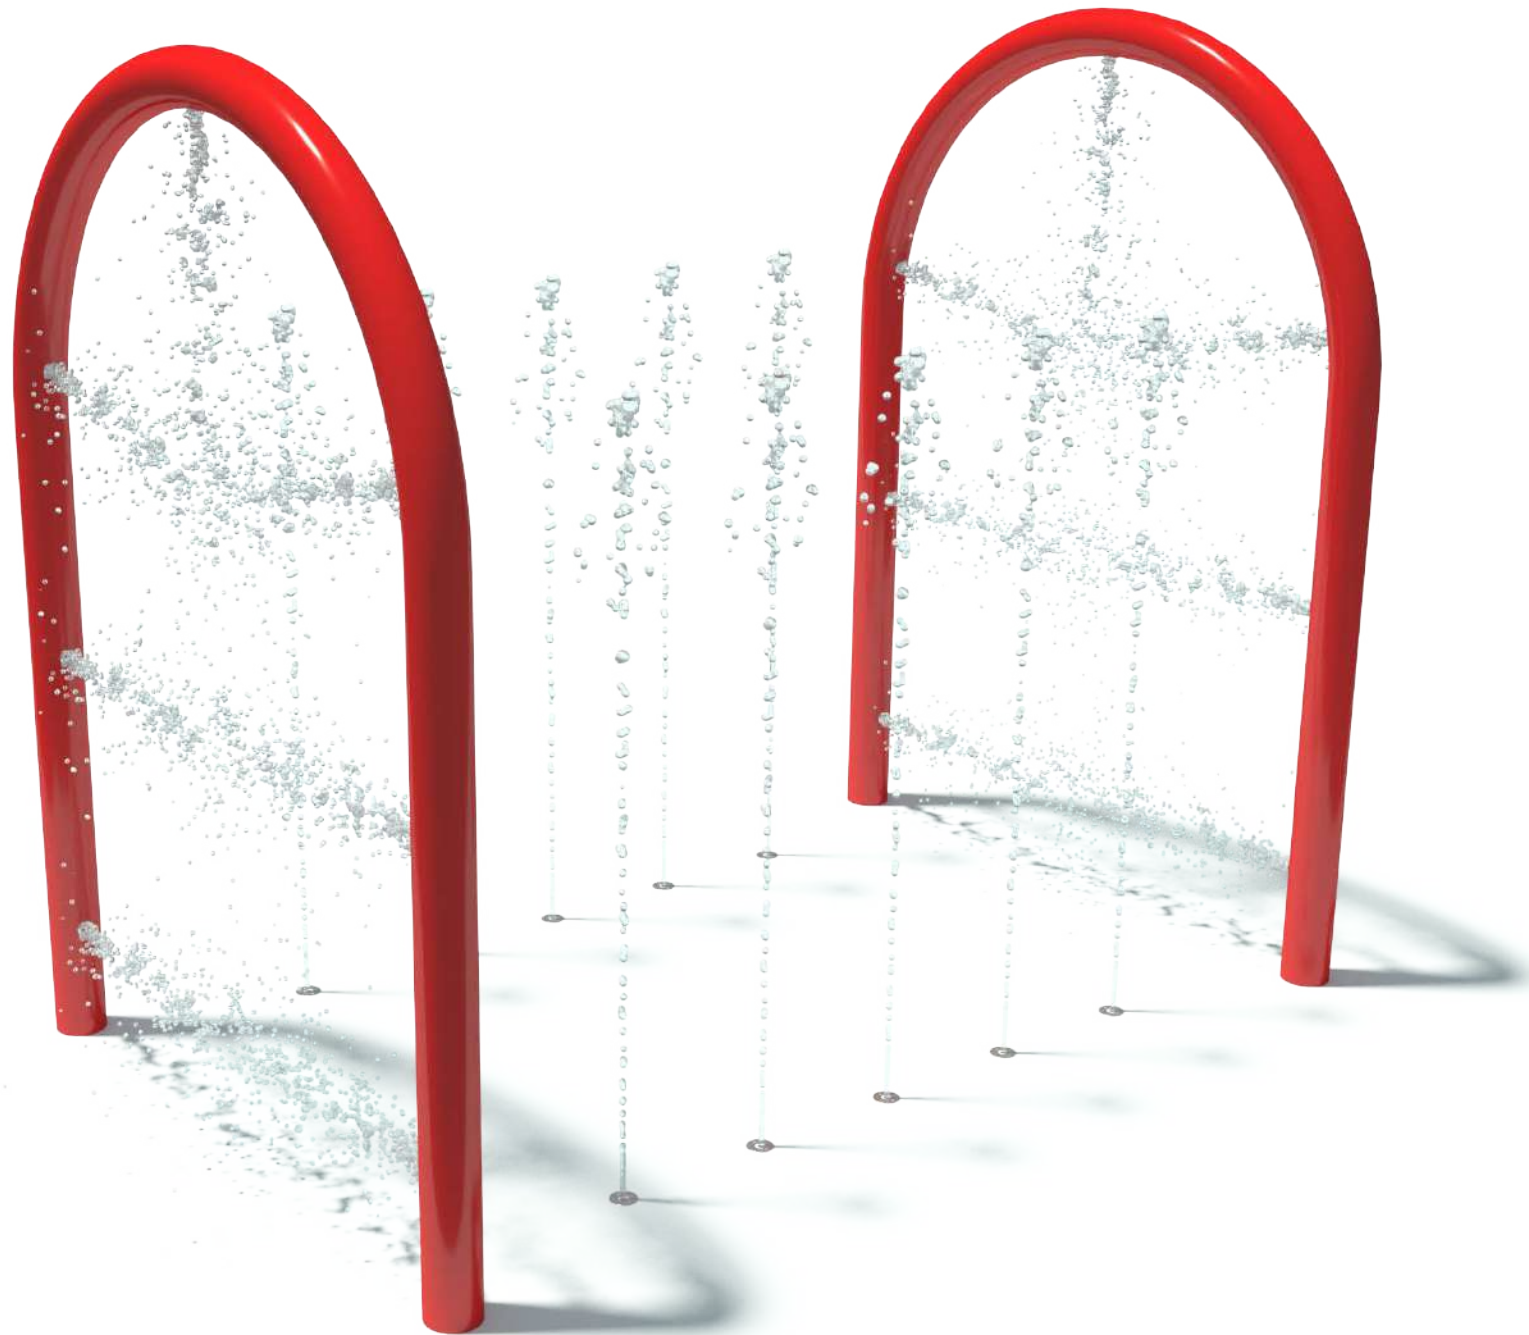

# CAR WASH S-03.05

**Flow Rate** 30-40 gpm - 113-151 lpm

**Pressure** 8-15 psi - 0.5-1 bar

**Height** 100" - 254 cm

**Length** 100" - 254 cm

**Width** ø60" - ø152 cm

**Spray Zone** ø156" - ø396 cm

## Material Detail

Stainless steel construction with brass nozzles

## Play Zones

Toddler Family Dynamic

## Coating / Graphic Design

Weather resistant, UV and chemical protective powder coated paint

**Pipe Diameter** ø3" - ø90 mm