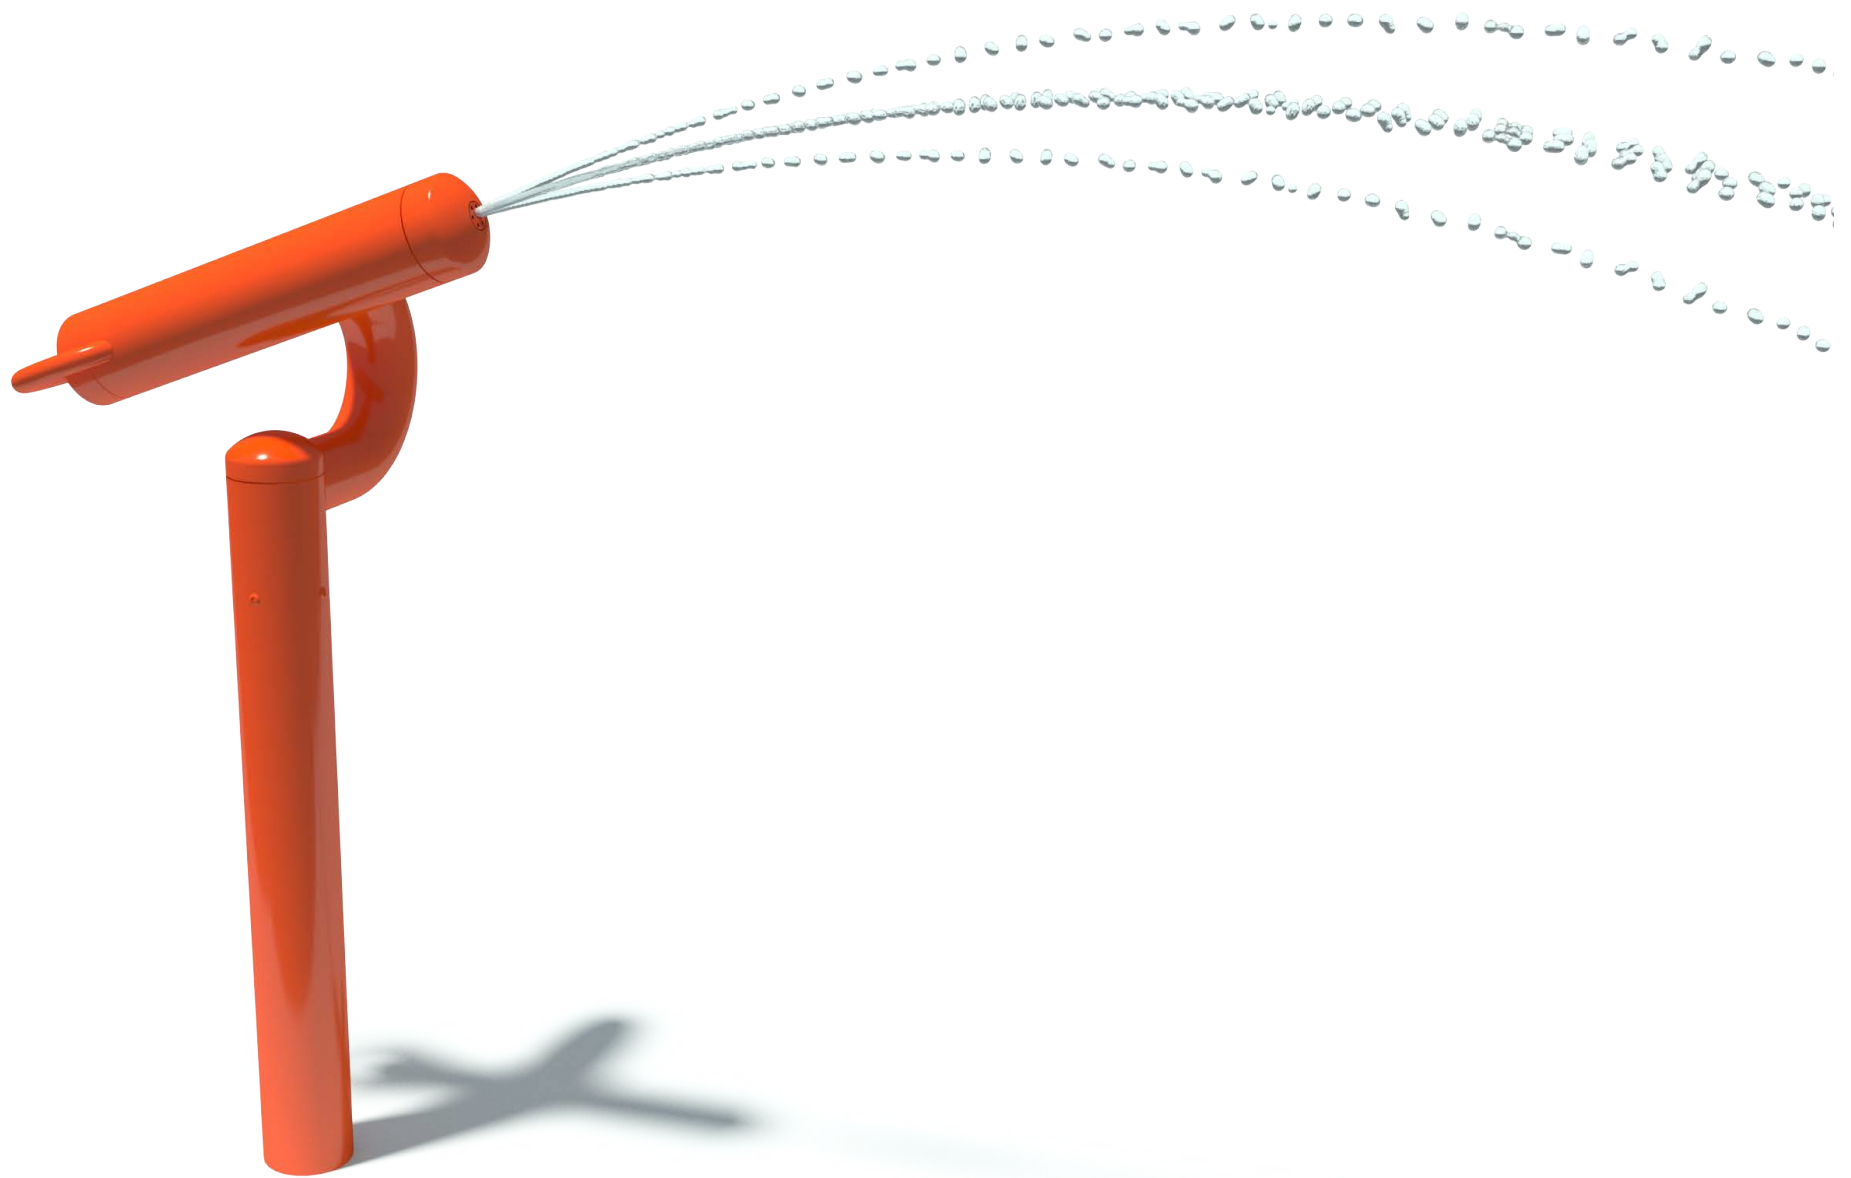

AQUA CANNON S-04.02

360 rotation

Flow Rate	7-11 gpm - 26-41 lpm	Material Detail Stainless steel construction with brass nozzle	Coating / Graphic Design Weather resistant, UV and chemical protective powder coated paint	
Pressure	8-12 psi - 0.5-0.8 bar		Pipe Diameter	ø4" - ø115mm
Height	52" - 132cm		Add-in Options	
Length	-		 activator	 removable
Width	ø18" - ø45 cm		Play Zones	
Spray Zone	ø100" - ø254 cm		Toddler	Family