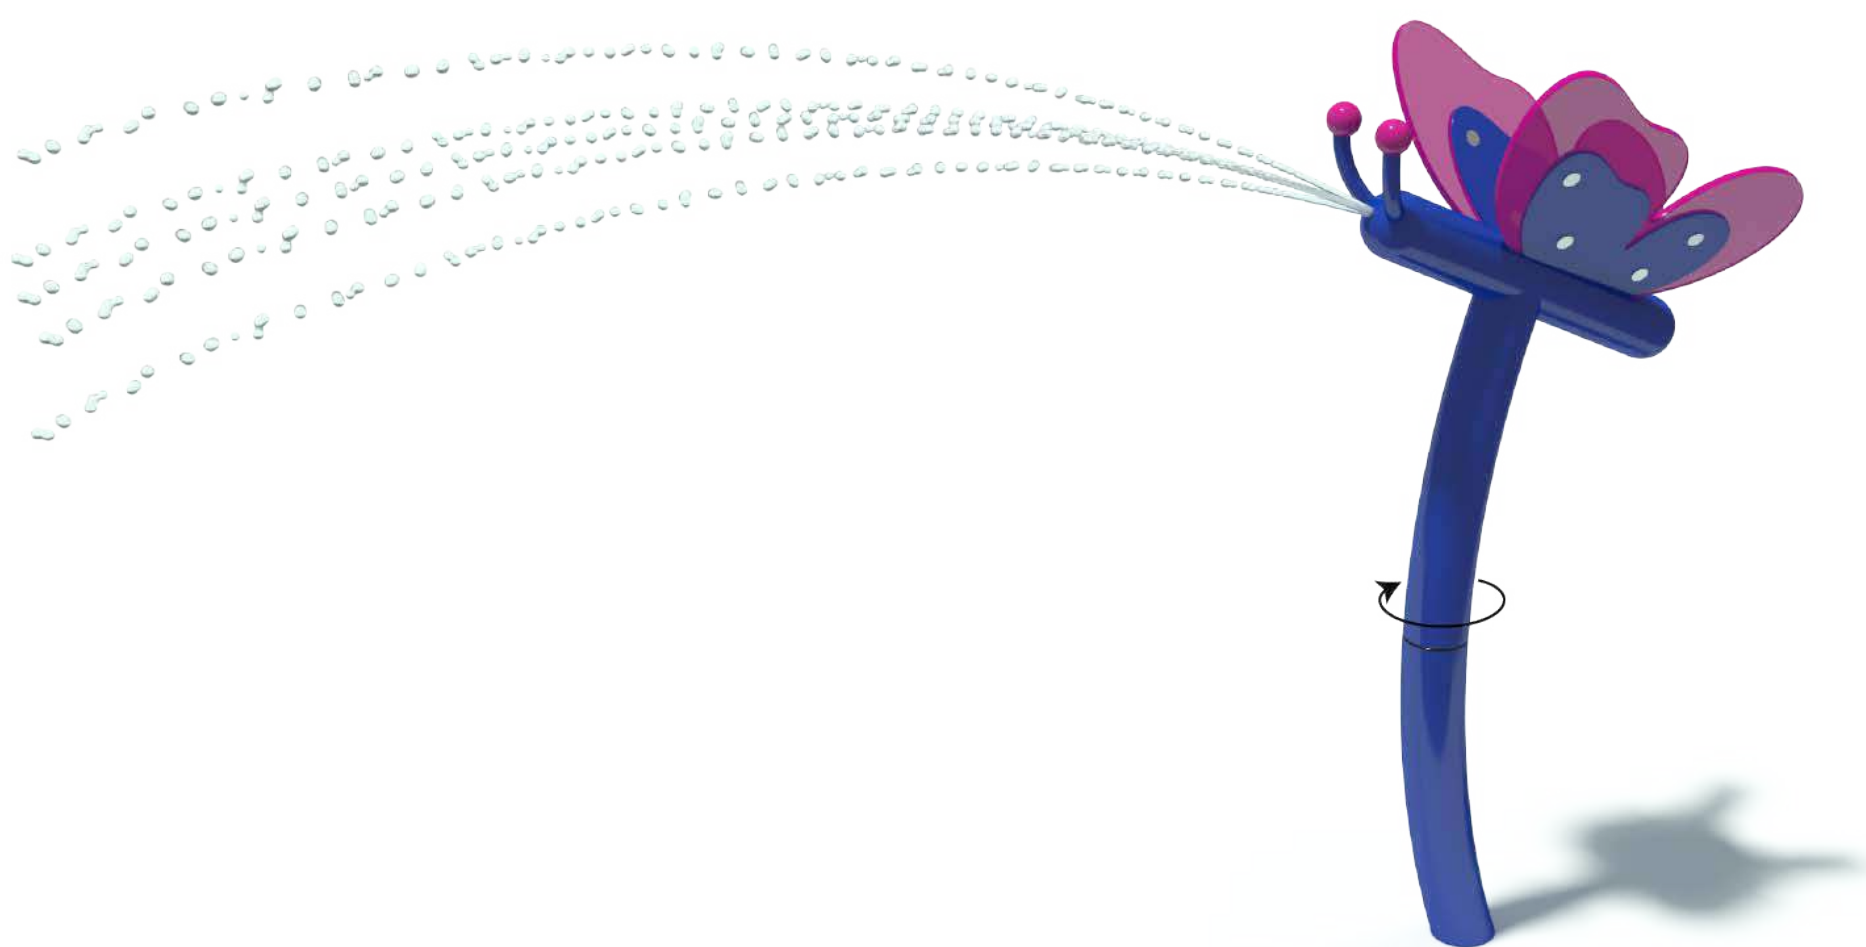

# BUTTERFLY CANNON S-04.05.01

360 rotation

<b>Flow Rate</b>	7-11 gpm - 26-41 lpm	<b>Material Detail</b> Commercial, non corrosive, chemical resistant 304/304L quality Stainless steel construction with polycarbonate and brass nozzle	<b>Coating / Graphic Design</b>	
<b>Pressure</b>	8-12 psi - 0.5-0.8 bar		UV and chemical resistant, oven cured, polyester powder coating	
<b>Height</b>	47.2" - 120 cm		<b>Pipe Diameter</b>	ø4" - ø115 mm
<b>Length</b>	-		<b>Add-in Options</b>	
<b>Width</b>	ø25.6" - ø65 cm			
<b>Spray Zone</b>	ø100" - ø254 cm		Activator	Removable
		<b>Play Zones</b>		
		Toddler	Family	Dynamic