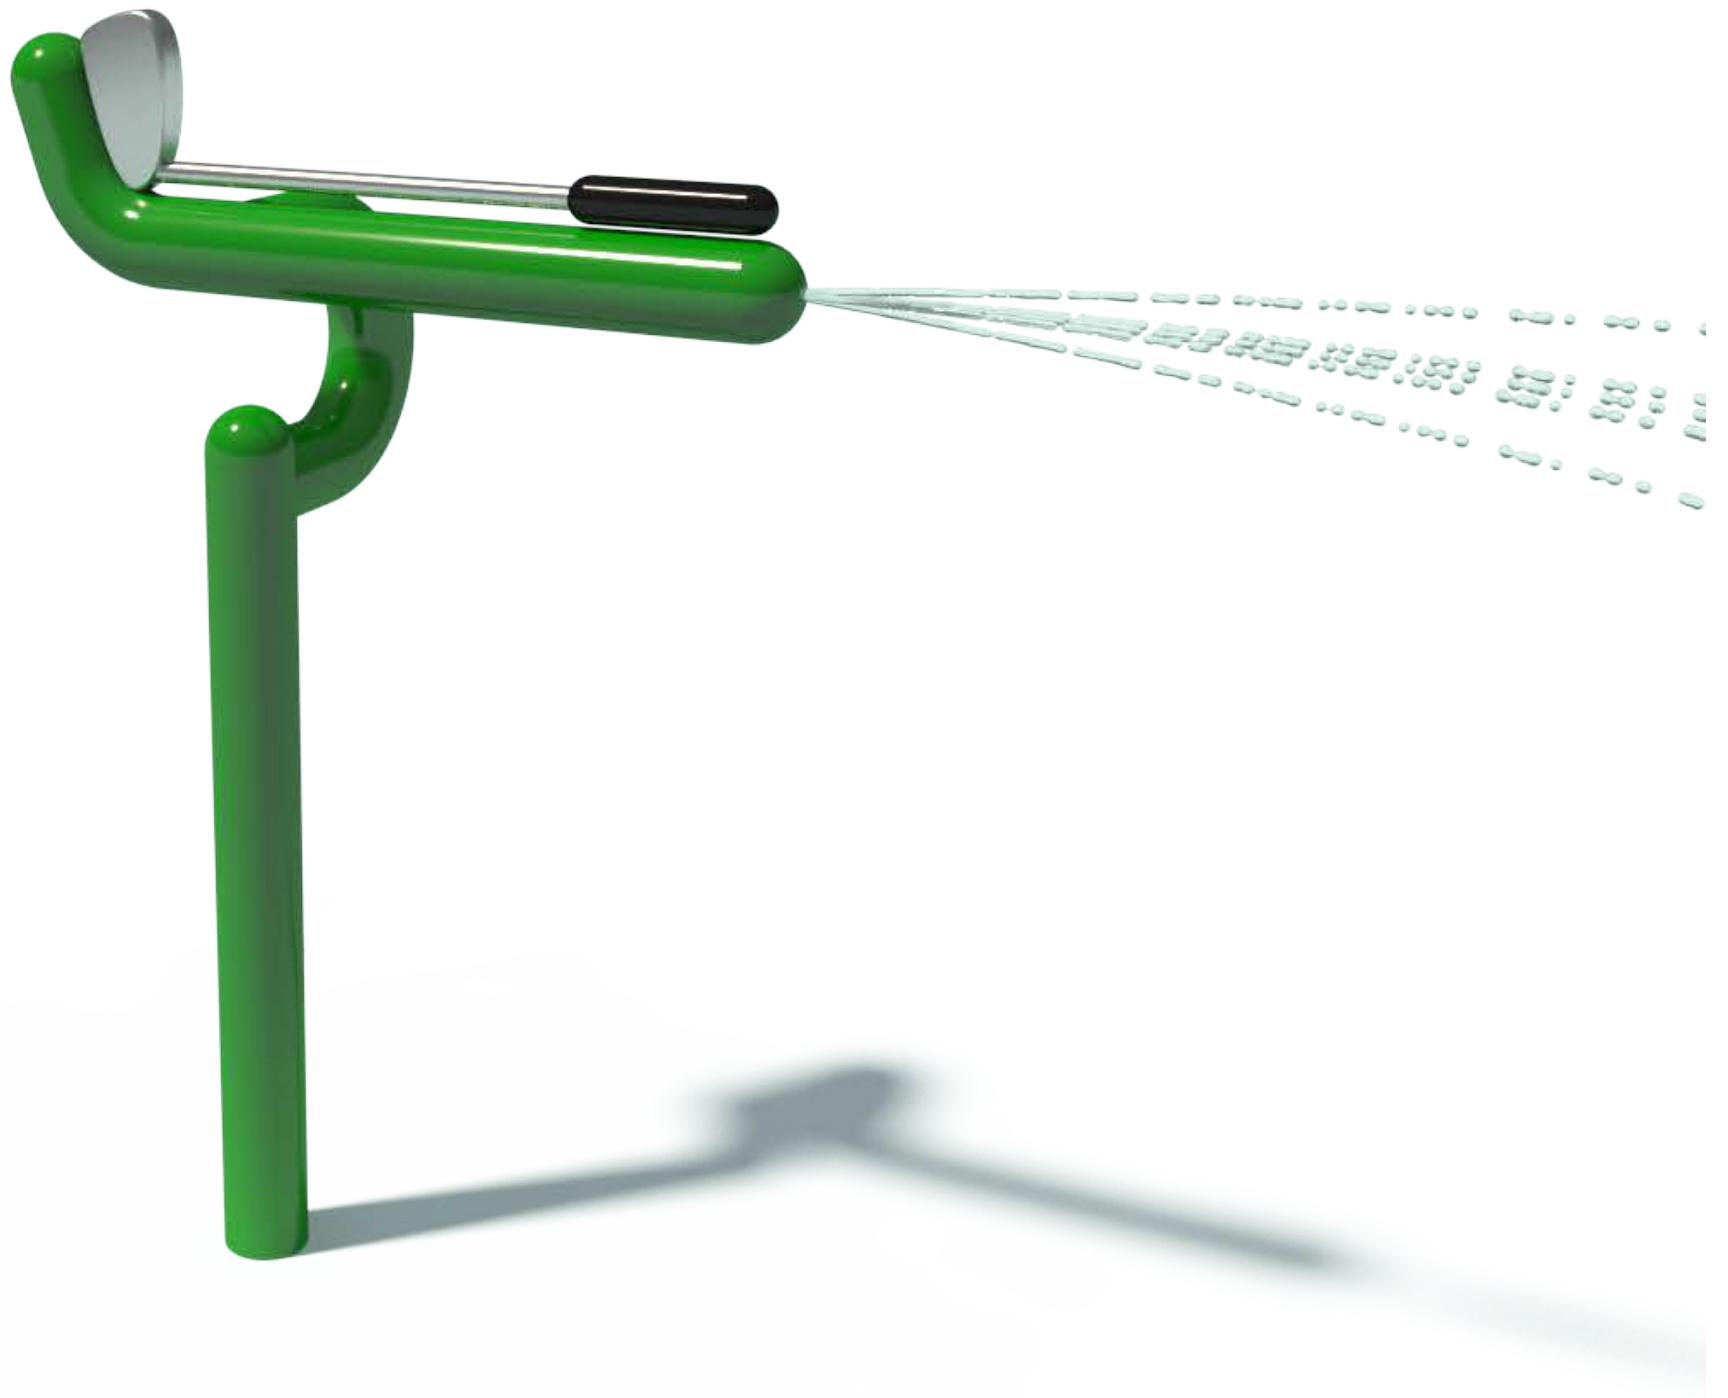

# GOLF STICK CANNON S-04.05.04

360 rotation

<b>Flow Rate</b>	7-11 gpm - 26-41 lpm	<b>Material Detail</b> Commercial, non corrosive, chemical resistant 304/304L quality Stainless steel construction with glass reinforced polyester and brass nozzle	<b>Coating / Graphic Design</b> UV and chemical resistant, oven cured, polyester powder coating. UV and chemical resistant, commercial grade epoxy coated spray paint.	
<b>Pressure</b>	8-12 psi - 0.5-0.8 bar		<b>Pipe Diameter</b>	ø4" - ø115 mm
<b>Height</b>	50.8" - 129 cm		<b>Add-in Options</b>	
<b>Length</b>	-			
<b>Width</b>	12.6" - 32 cm		Activator      Removable	
<b>Spray Zone</b>	ø 95" - ø 240 cm			
		<b>Play Zones</b>		
		Toddler      Family      Dynamic		