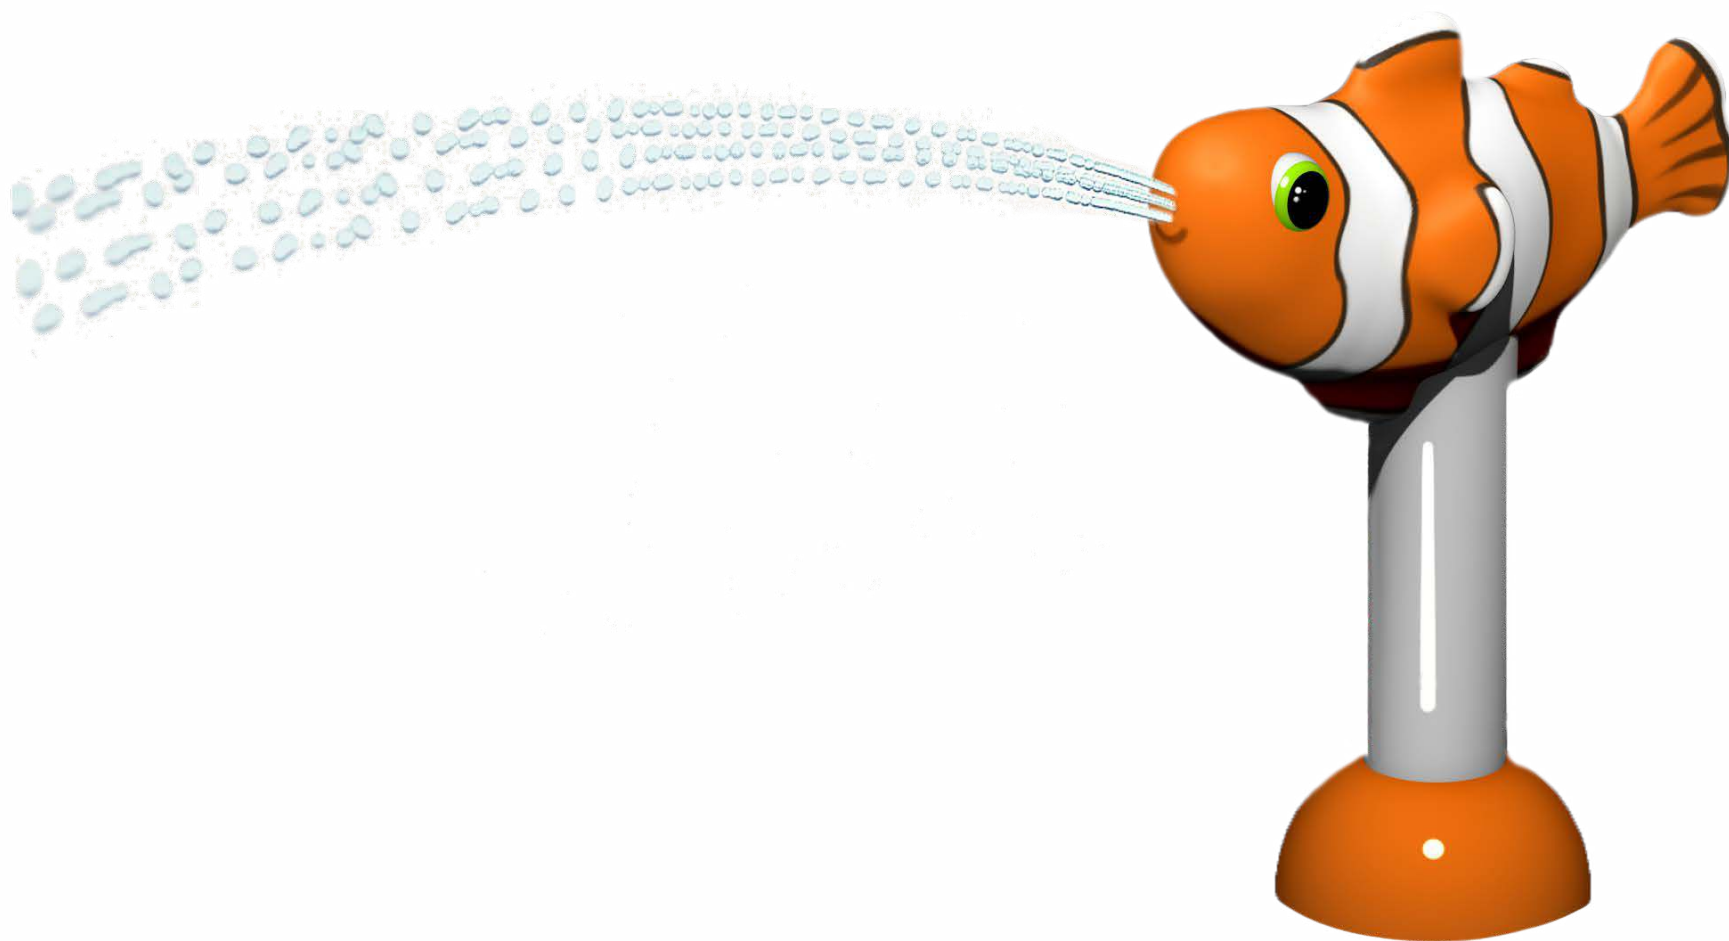

# AQUA SPLASH CLOWN S-04.07.02

360 rotation

<b>Flow Rate</b>	7-11 gpm - 26-41 lpm	<b>Material Detail</b> Commercial, non corrosive, chemical resistant 304/304L quality Stainless steel construction with glass reinforced polyester top	<b>Coating / Graphic Design</b> UV and chemical resistant, oven cured, polyester powder coating. UV and chemical resistant, commercial grade epoxy coated spray paint.	
<b>Pressure</b>	8-12 psi - 0.5-0.8 bar		<b>Pipe Diameter</b>	ø4" - ø115 mm
<b>Height</b>	43" - 110 cm		<b>Add-in Options</b>	
<b>Length</b>	-			
<b>Width</b>	50" - 128 cm		Activator	Removable
<b>Spray Zone</b>	ø 95" - ø 240 cm		<b>Play Zones</b> Toddler    Family    Dynamic	