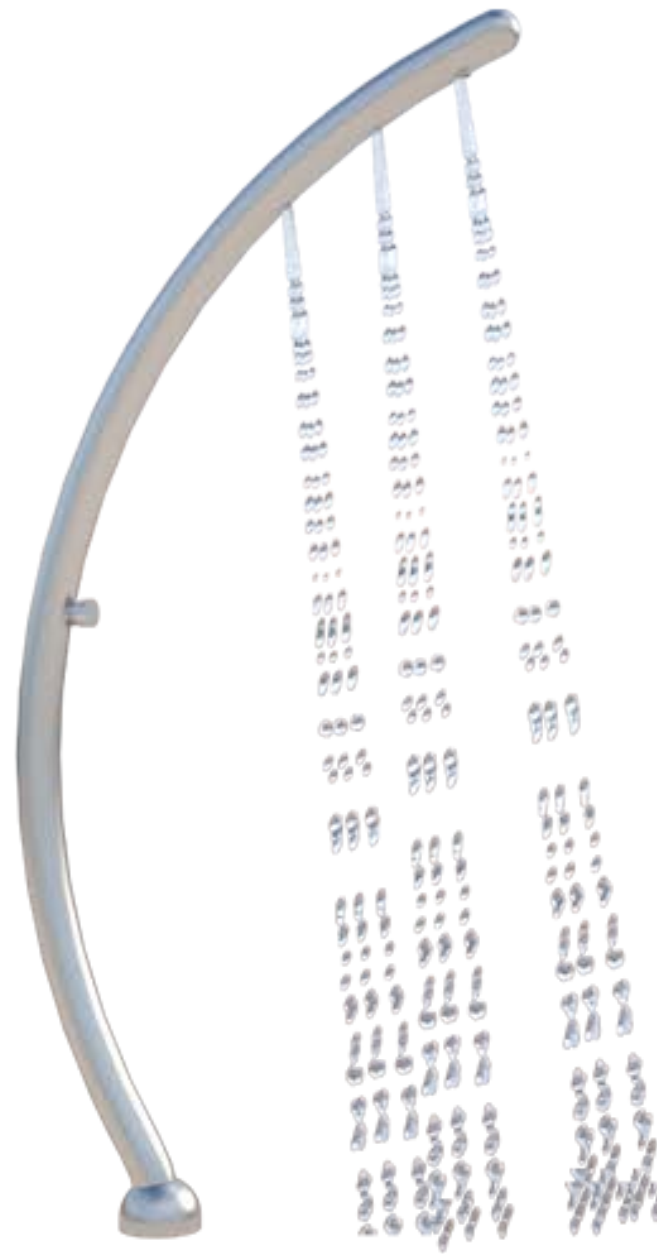

SHOWER S-97.03.08

Flow Rate 7-11 gpm - 26-41 lpm

Pressure 8-15 psi - 0.5-1 bar

Height 120" - 304.8 cm

Length -

Width 50" - 127 cm

Spray Zone ø100" - ø254 cm

Material Detail

Commercial, non corrosive, chemical resistant 304/304L quality Stainless steel with brass nozzles and mechanical time valve

Play Zones

Toddler Family Dynamic

Coating / Graphic Design

UV and chemical resistant, oven cured, polyester powder coating

Pipe Diameter ø4" - ø115 mm

Add-in Options

Removable