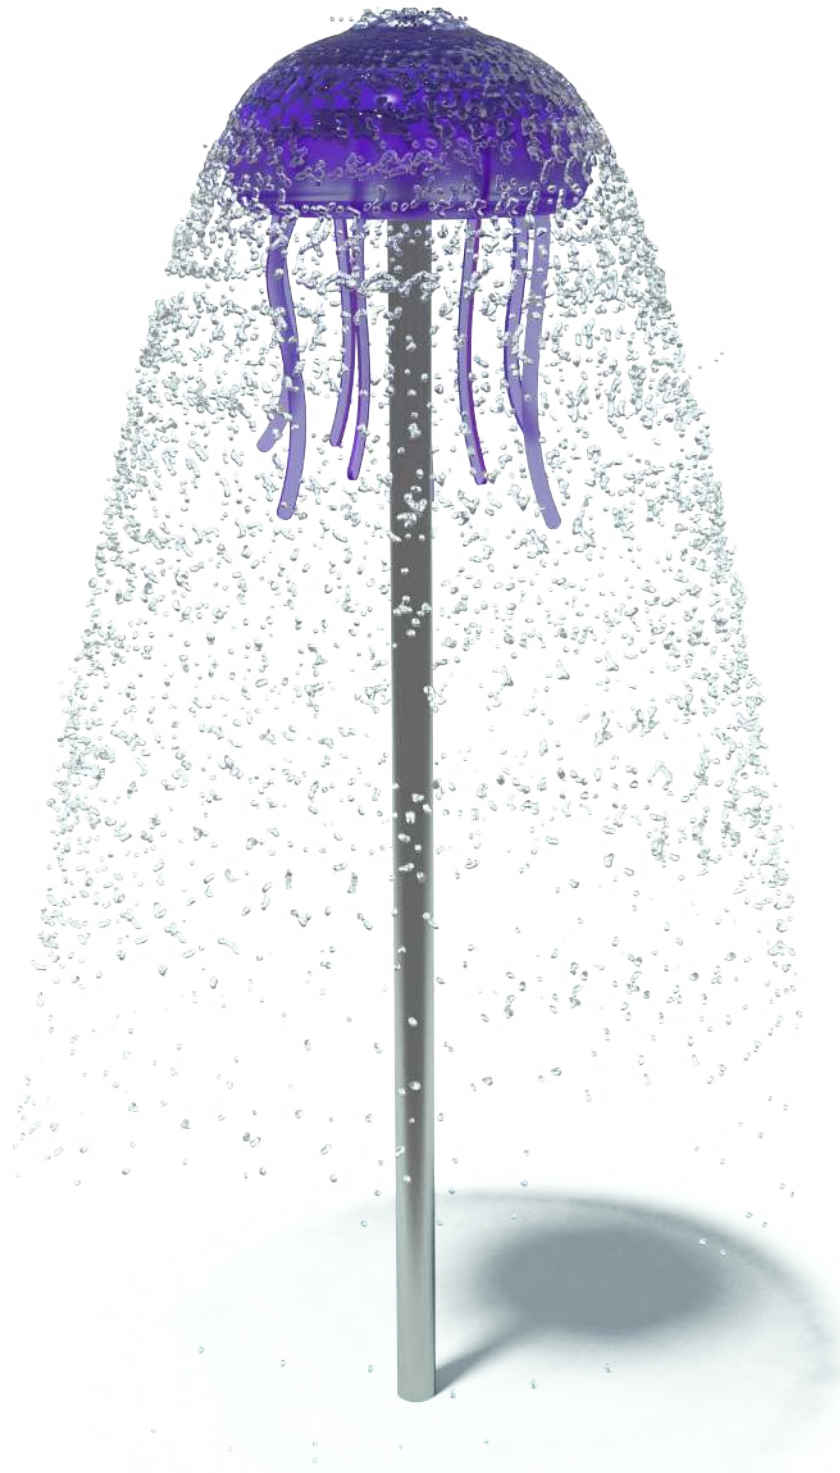

AQUA JELLY FISH POST S-97.06.04

Flow Rate 10-15 gpm - 37-56 lpm

Pressure 6-12 psi - 0.4-0.6 bar

Height 120" - 305 cm

Length -

Width 39.3" - 100 cm

Spray Zone ø83" - ø211 cm

Material Detail

Commercial, non corrosive, chemical resistant 304/304L quality Stainless steel and glass reinforced polyester material

Play Zones

Toddler Family Dynamic

Coating / Graphic Design

UV and chemical resistant, oven cured, polyester powder coating.
UV and chemical resistant, commercial grade epoxy coated spray paint

Pipe Diameter ø3" - ø90 mm

Add-in Options

Removable