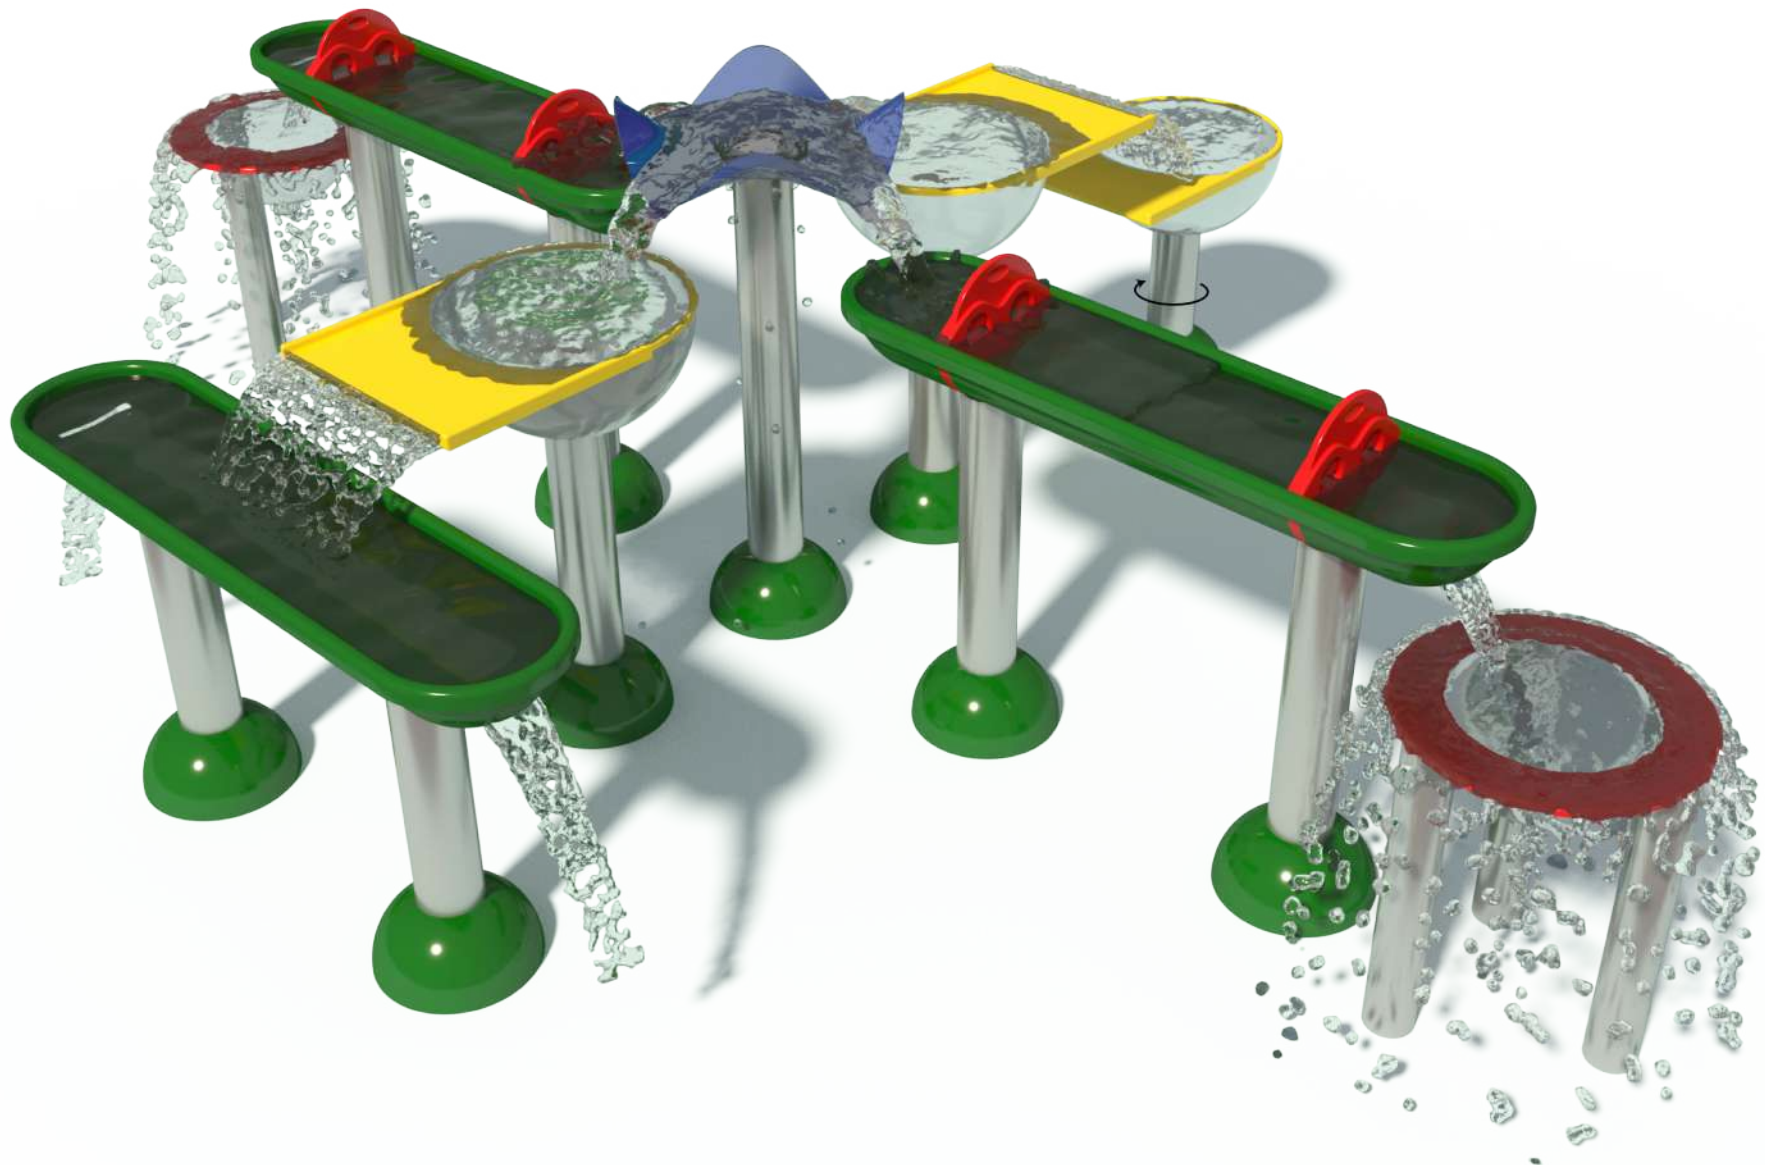

AQUA BASH III S-97.10.02

Interactive

Flow Rate	8-12 gpm - 30-45 lpm
Pressure	7-10psi - 0.7 bar
Height	35" - 90 cm
Length	
Width	82" - 210 cm
Spray Zone	ø 118" - ø 300 cm

Material Detail
Commercial, non corrosive, chemical resistant 304/304L quality Stainless steel and glass reinforced polyester material with polycarbonate

Play Zones
Toddler Family Dynamic

Coating / Graphic Design
UV and chemical resistant, oven cured, polyester powder coating. UV and chemical resistant, commercial grade epoxy coated spray paint.

Pipe Diameter	ø2" - ø60 mm
----------------------	--------------

Add-in Options

Activator

Removable