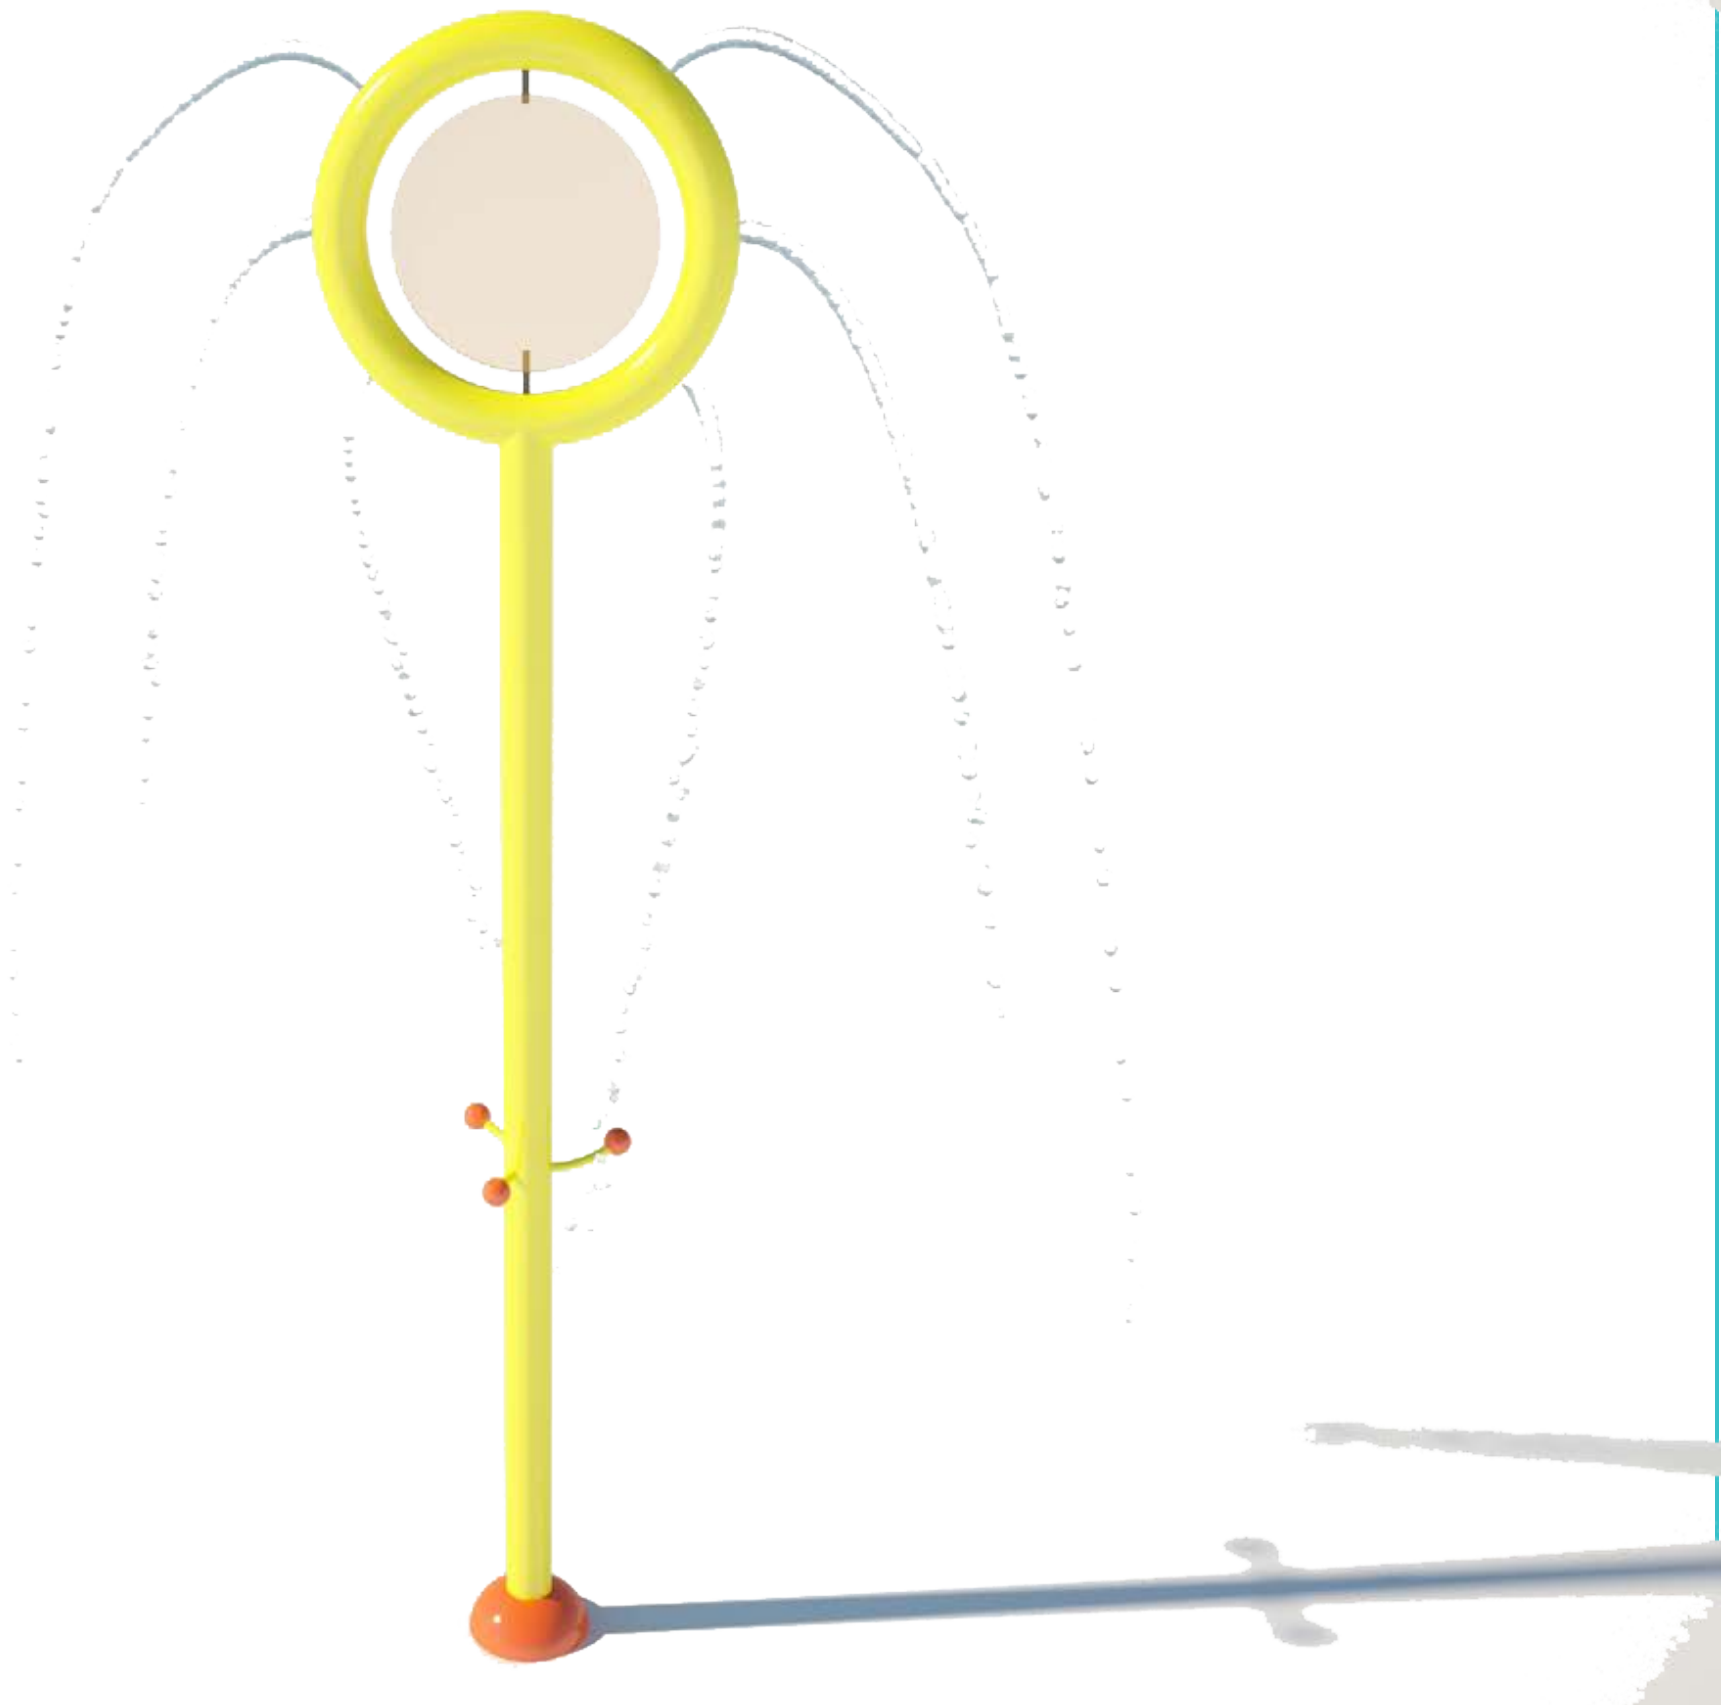

# AQUA SUN LIGHT S-99.60

360 rotation

<b>Flow Rate</b>	8-15 gpm - 30-50 lpm	<b>Material Detail</b> Commercial, non corrosive, chemical resistant 304/304L quality Stainless steel construction with polycarbonate and brass nozzles	<b>Coating / Graphic Design</b>	
<b>Pressure</b>	14-18 psi - 1-1.2 bar		UV and chemical resistant, oven cured, polyester powder coating	
<b>Height</b>	117" - 297 cm		<b>Pipe Diameter</b>	ø4" - ø115 mm
<b>Length</b>	-		<b>Add-in Options</b>	
<b>Width</b>	18.5" - 47 cm			
<b>Spray Zone</b>	ø100" - ø254 cm		Activator	Removable
		<b>Play Zones</b>		
		Toddler	Family	Dynamic