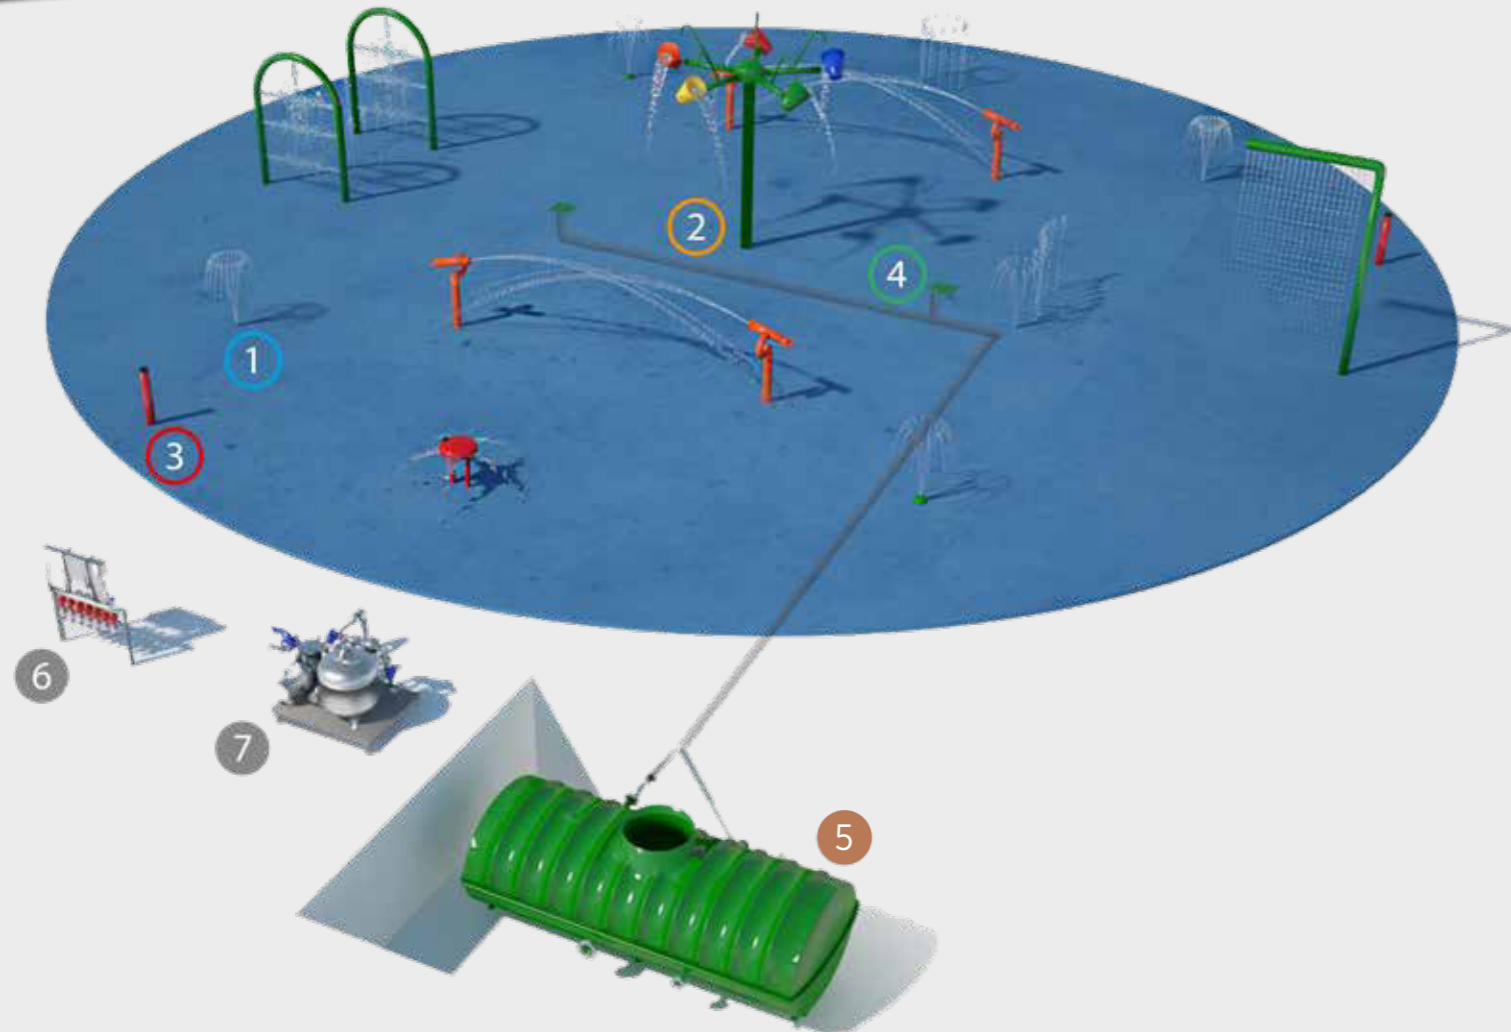

- **All metal products are made of 304/304L stainless steel material.**
- **Nozzles, water openings and sprayers are made of C360 brass material.**
- **Water Splash provides special tamper-resistant tools. All products are offered with winter caps.**
- **The painted finish of all equipment is a high-quality, UV-resistant powder coating of oven-cured glossy polyester, with stabilizers and chlorinated water resistance.**
- **Spray nozzles are recessed, welding marks are invisible (buffed and polished) and equipment is pressure tested for leakage.**
- **Products comply with the ADA (Americans with Disabilities Act) and CDA (Canadians with Disabilities Act).**

Splash Parks & Water Management System

01 *Inground Features*

02 *Above Ground Features*

03

Activator
Activator is a sensor unit; kids interact to activate play function of Splash Park. Activator sends a signal to Water Wise controller and play features starts functioning.

04

Drain
Drain is located in several location of splash park in order to collect all water in play area to storage tank.

05

Storage Tank
Storage tank is a container where drain from Splash Park connects to. Water stored in constantly filtered by Water Management System.

06

Water Wise Controller & Manifold
Water Wise Controller is brain of Splash Park, and controls Water Management System components and manifold valves. Manifold is the connection to each play equipment, and operates on/off linked to Water Wise controller.