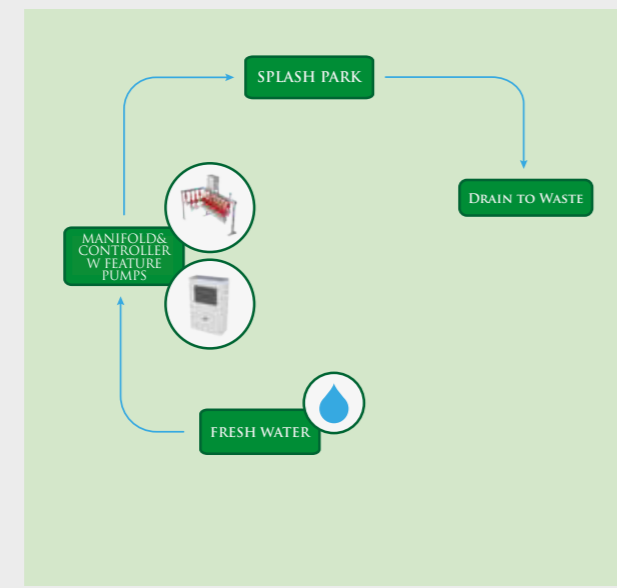

04

Drain
Drain is located in several location of splash park in order to collect all water in play area to storage tank.

05

Storage Tank
Storage tank is a container where drain from Splash Park connects to. Water stored in constantly filtered by Water Management System.

06

Water Wise Controller & Manifold
Water Wise Controller is brain of Splash Park, and controls Water Management System components and manifold valves. Manifold is the connection to each play equipment, and operates on/off linked to Water Wise controller.

07

Water Management System (WMS)
Factory assembled and tested, skid mounted Water Management System (WMS) is an engineered system for Splash and Aqua Parks. Each system is unique and meets local health code of project location. Water stored in holding tank is constantly filtered by WMS.

Recirculation Systems/Options

Installations/Consultans

WATER RECIRCULATION SYSTEM

DRAIN AWAY

GREY WATER SYSTEM

- Professional 3D visualization and CAD drawings of park layout
- Detailed budget planning,
- Project planning with milestones,
- Committed team for customer support