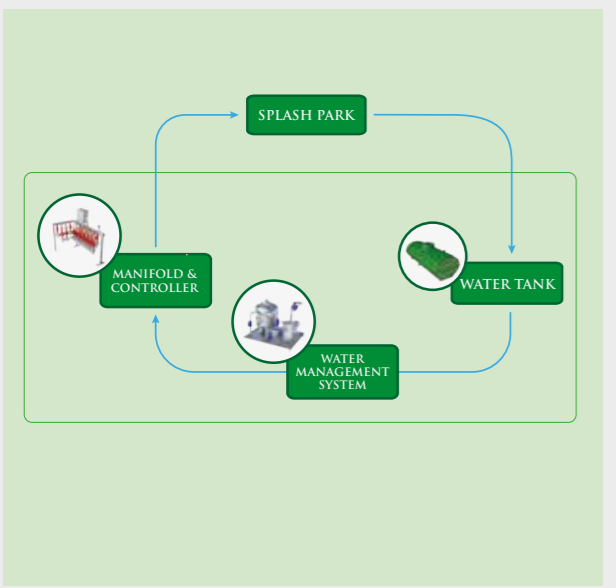

04

Drain
Drain is located in several location of splash park in order to collect all water in play area to storage tank.

05

Storage Tank
Storage tank is a container where drain from Splash Park connects to. Water stored in constantly filtered by Water Management System.

06

Water Wise Controller & Manifold
Water Wise Controller is brain of Splash Park, and controls Water Management System components and manifold valves. Manifold is the connection to each play equipment, and operates on/off linked to Water Wise controller.

07

Water Management System (WMS)
Factory assembled and tested, skid mounted Water Management System (WMS) is an engineered system for Splash and Aqua Parks. Each system is unique and meets local health code of project location. Water stored in holding tank is constantly filtered by WMS.

Recirculation Systems/Options

Installations/Consultans

WATER RECIRCULATION SYSTEM

DRAIN AWAY

GREY WATER SYSTEM

- Professional 3D visualization and CAD drawings of park layout
- Detailed budget planning,
- Project planning with milestones,
- Committed team for customer support