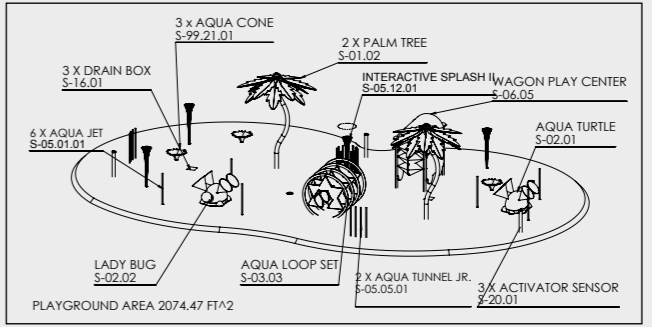

07

Water Management System (WMS)
Factory assembled and tested, skid mounted Water Management System (WMS) is an engineered system for Splash and Aqua Parks. Each system is unique and meets local health code of project location. Water stored in holding tank is constantly filtered by WMS.

Recirculation Systems/Options

Installations/Consultans

WATER RECIRCULATION SYSTEM

DRAIN AWAY

GREY WATER SYSTEM

- Professional 3D visualization and CAD drawings of park layout
- Detailed budget planning,
- Project planning with milestones,
- Committed team for customer support