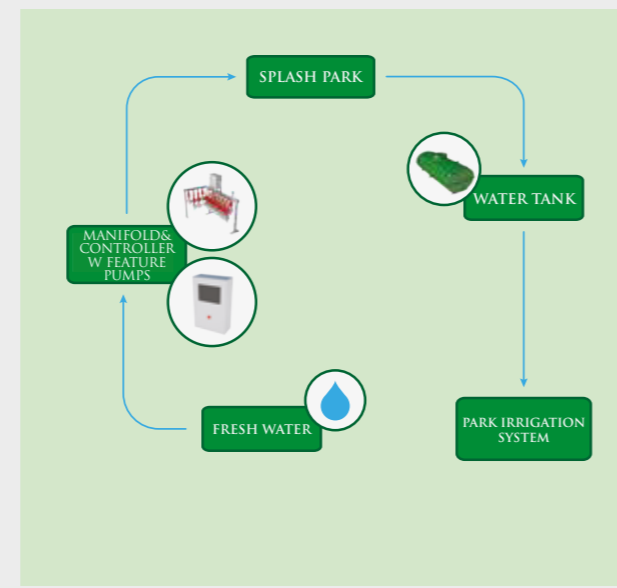

06

Water Wise Controller & Manifold
Water Wise Controller is brain of Splash Park, and controls Water Management System components and manifold valves. Manifold is the connection to each play equipment, and operates on/off linked to Water Wise controller.

07

Water Management System (WMS)
Factory assembled and tested, skid mounted Water Management System (WMS) is an engineered system for Splash and Aqua Parks. Each system is unique and meets local health code of project location. Water stored in holding tank is constantly filtered by WMS.

Recirculation Systems/Options

Installations/Consultans

WATER RECIRCULATION SYSTEM

DRAIN AWAY

GREY WATER SYSTEM

- Professional 3D visualization and CAD drawings of park layout
- Detailed budget planning,
- Project planning with milestones,
- Committed team for customer support