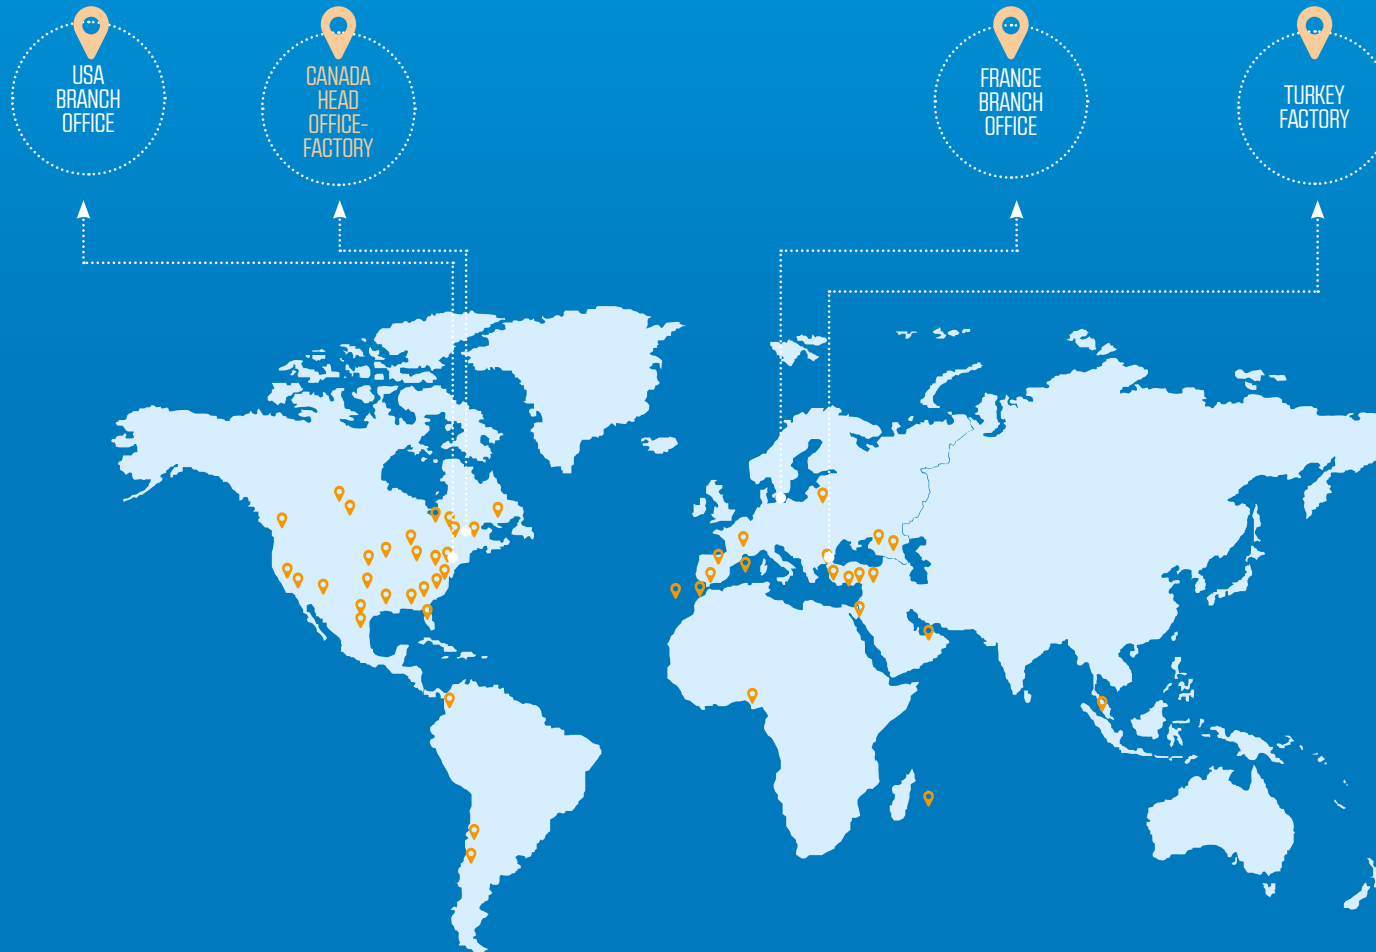

FLUSH MOUNTED SPLASH PARK LED LIGHTS | FOUNTAIN LED SHOW | MUSIC AND FOUNTAIN SPRAY SHOW

Led Lighting & Effect Fountain Show

WATERSPLASH INSTALLATIONS OVER WORLD

Singapore • Chile • Turkey • Nigeria • Russia • Canarias • United Arab Emirates
 Usa • Poland • Colombia • Spain • Reunion • Jordan • Canada