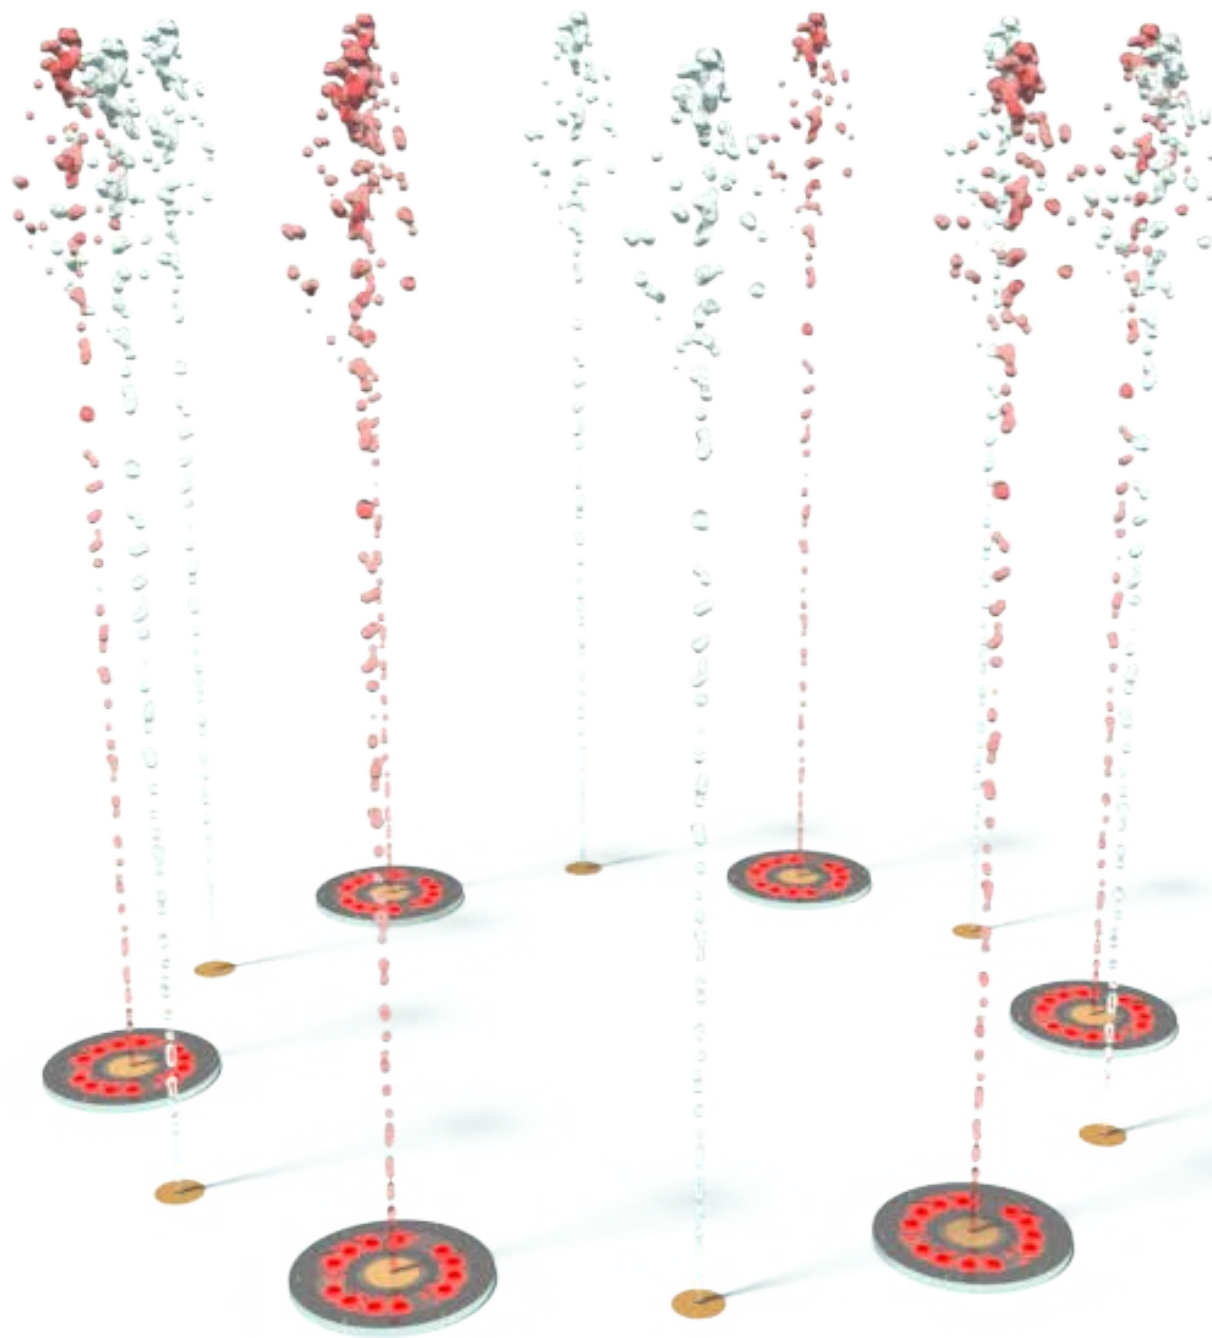

LED CIRCULAR SHOWER S-05.31.06

Flow Rate 10-12 gpm - 37-45 lpm

Pressure 4-8 psi - 0.3-0.5 bar

Height -

Width -

Spray Zone ϕ 120" - ϕ 305 cm

Material Detail

Commercial, non corrosive, chemical resistant 304/304L quality Stainless steel construction with brass nozzles

Play Zones

Toddler **Family** **Dynamic**

Coating / Graphic Design

-

Add-in Options

Activator

Led lighting