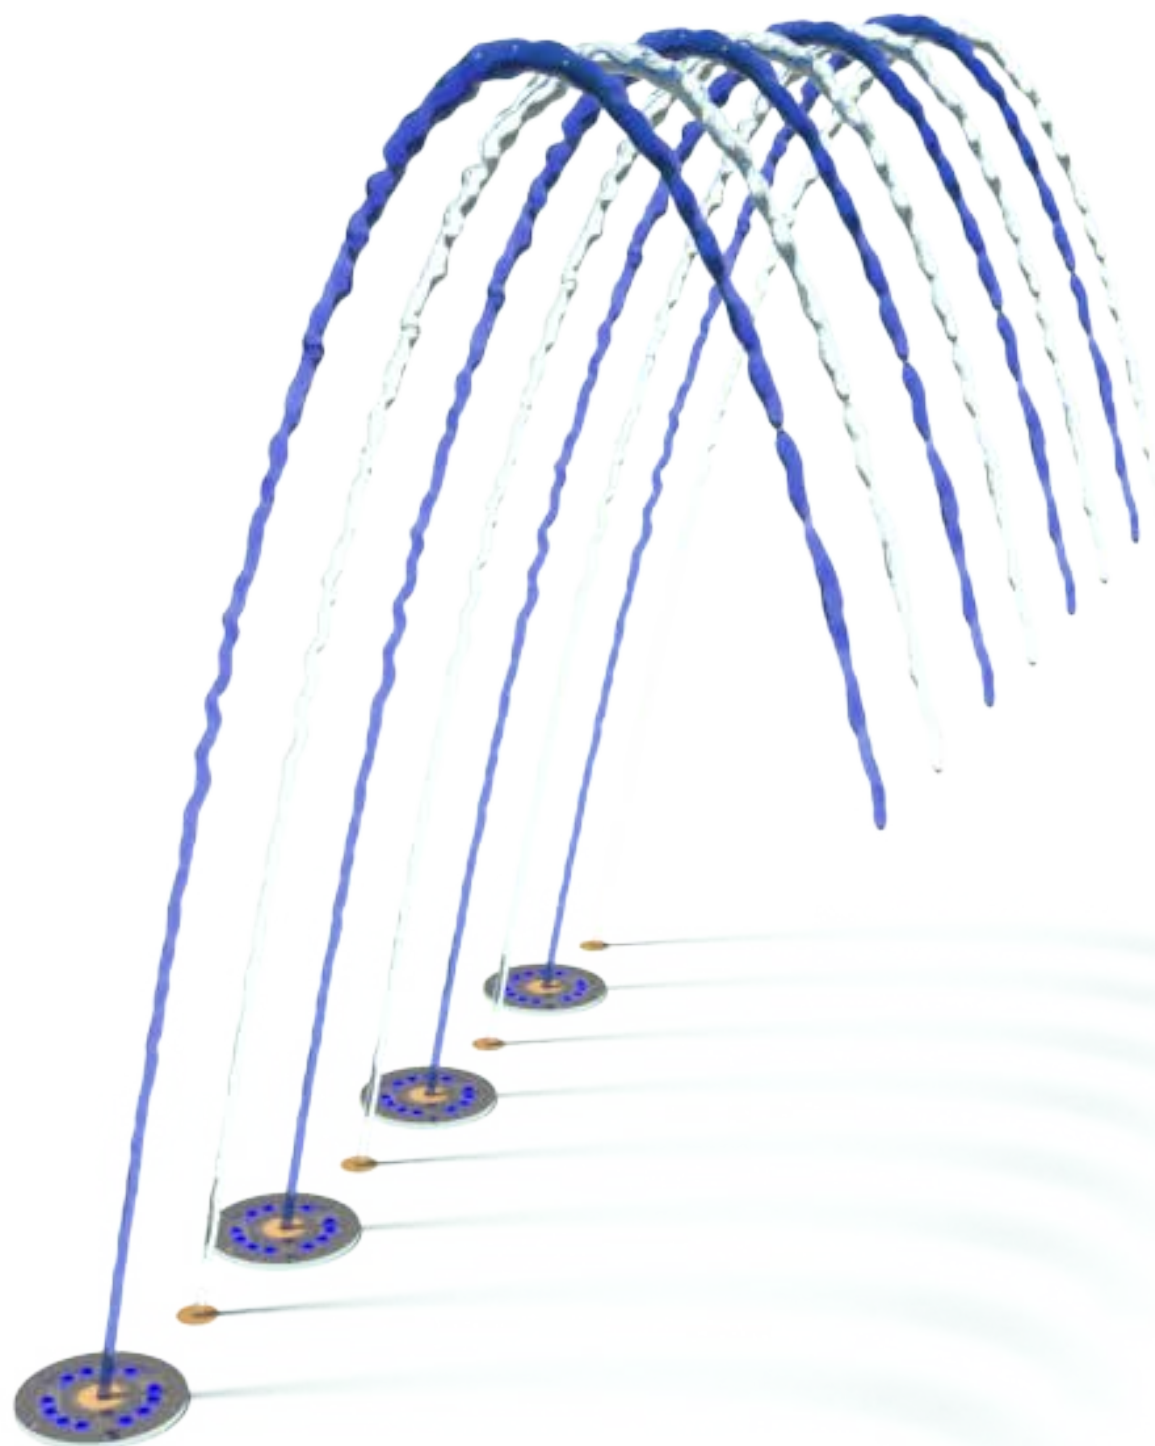

LED AQUA TUNNEL S-05.31.08

Flow Rate 15-25 gpm - 56-95 lpm

Pressure 4-8 psi - 0.3-0.5 bar

Height 11.7" - 30 cm

Width -

Spray Zone ø120" - ø305 cm

Material Detail

Commercial, non corrosive, chemical resistant 304/304L quality Stainless steel construction with brass nozzle

Play Zones

Toddler **Family** **Dynamic**

Coating / Graphic Design

-

Add-in Options

Led lighting