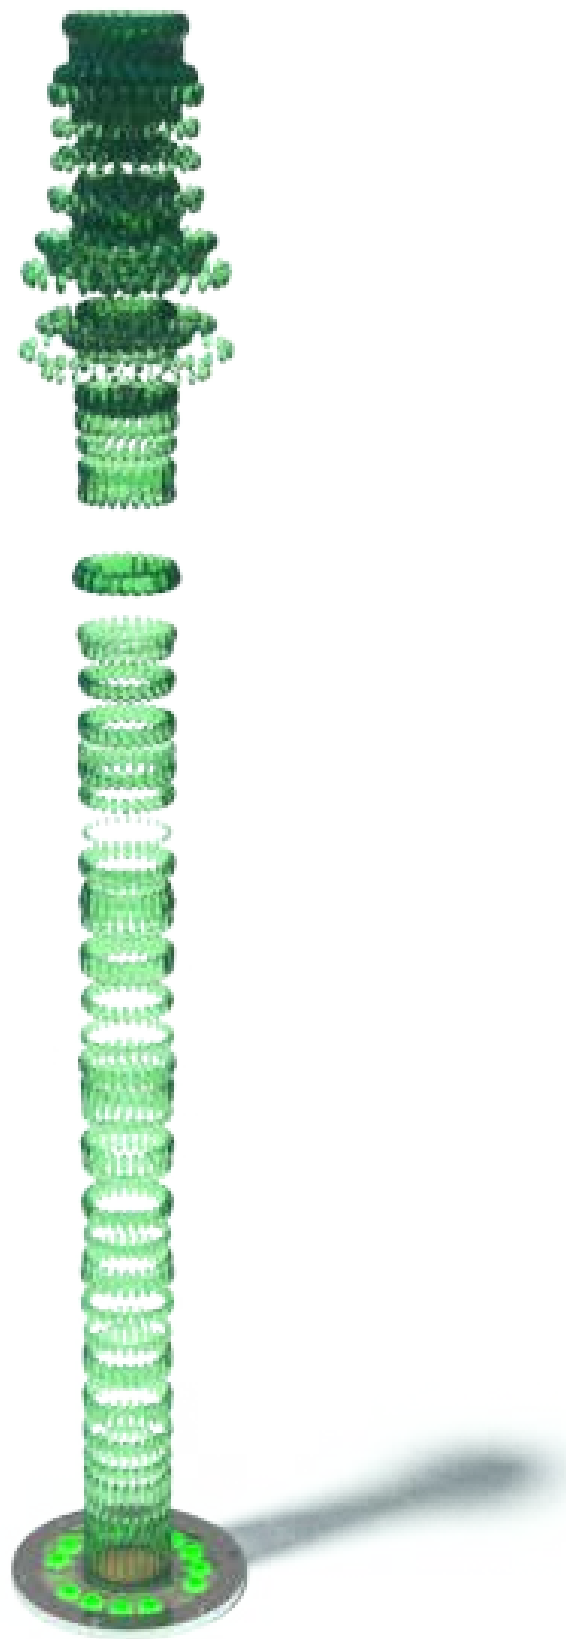

LED AQUA SPRAY S-05.31.12

Flow Rate	15 ³/4" - 56 ³/4"
Pressure	5-15 ³/4" 0.3-1 bar
Height	-
Width	-
Spray Zone	ø65" - ø cm

Material Detail
 Commercial, non corrosive, chemical resistant 304/304L quality Stainless steel construction with ³/4" ³/4" ³/4"

Play Zones
 Toddler Family Dynamic

Coating / Graphic Design

Add-in Options