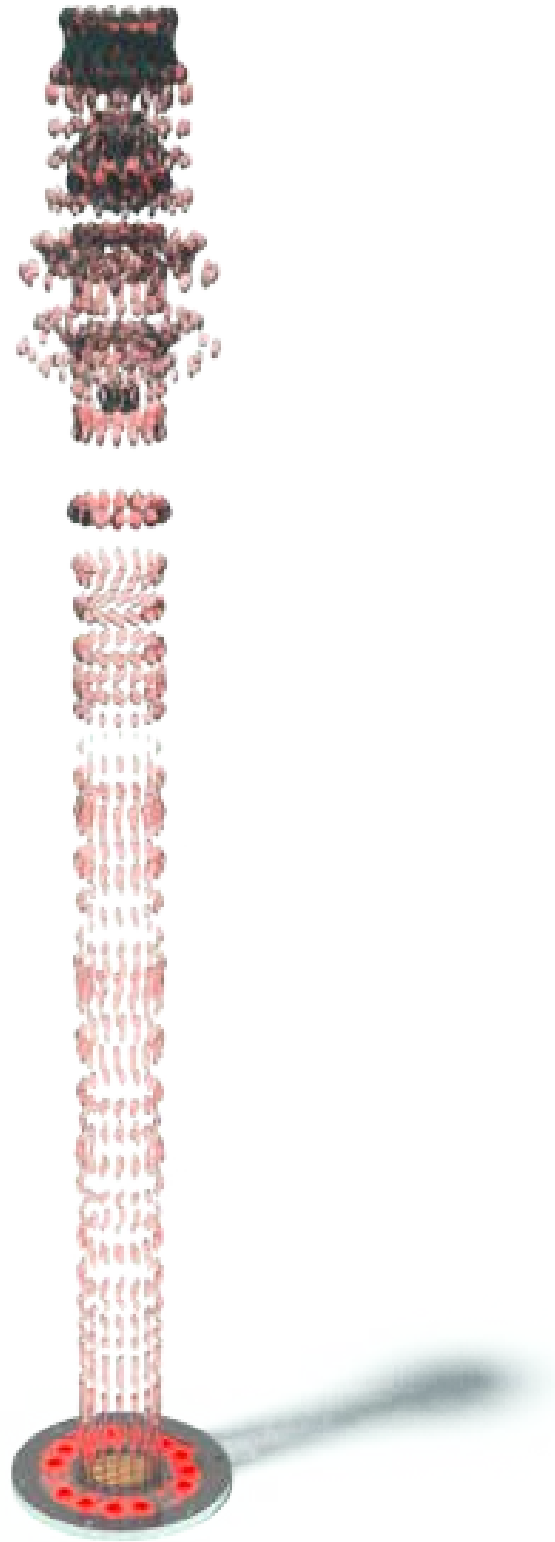

# LED AQUA GEYSER S-05.31.13

**Flow Rate** 5-7 gpm - 19-26 lpm

**Pressure** 4-6 psi - 0.3-0.4 bar

**Height** -

**Width** -

**Spray Zone** ø60" - ø152 cm

### Material Detail

Commercial, non corrosive, chemical resistant 304/304L quality Stainless steel construction with brass nozzle

### Play Zones

**Toddler** **Family** **Dynamic**

### Add-in Options

Led lighting Removable