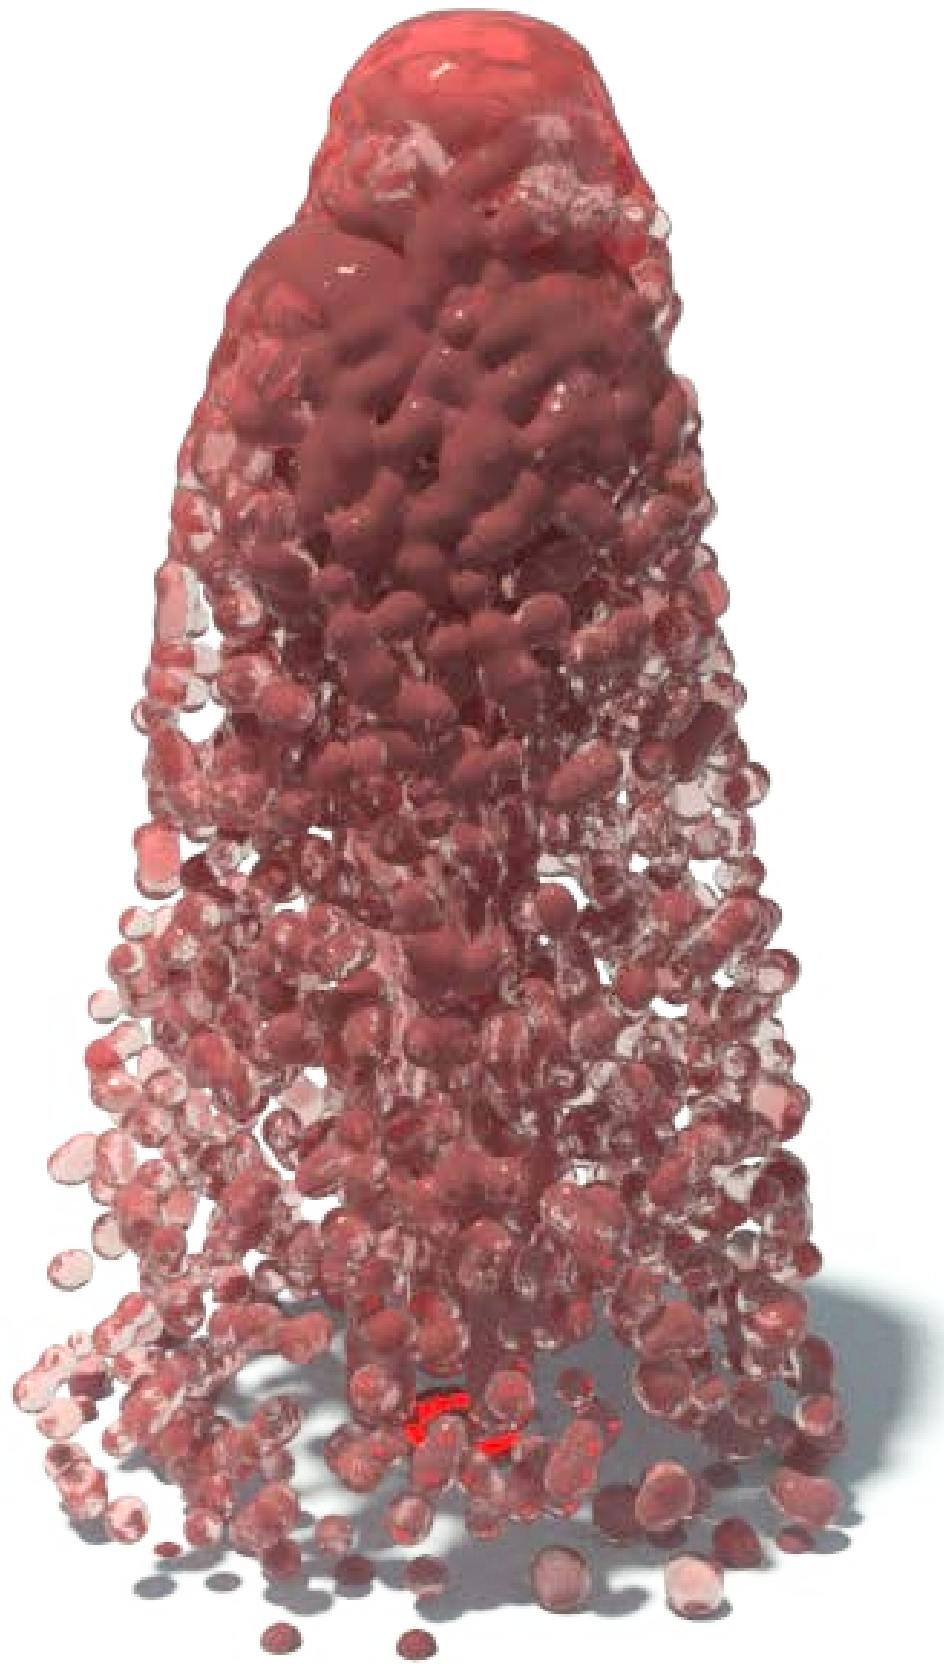

LED AQUA BUBBLER S-05.31.24

Flow Rate	15 gpm- 56 lpm	Material Detail Commercial, non corrosive, chemical resistant 304/304L quality Stainless steel material with brass nozzle	Coating / Graphic Design	
Pressure	15 psi - 0.1 bar		-	
Height	-		Add-in Options	
Width	-	Play Zones	 Led Lighting	 Removable
Spray Zone	ø60" - ø152 cm	Toddler Family Dynamic		