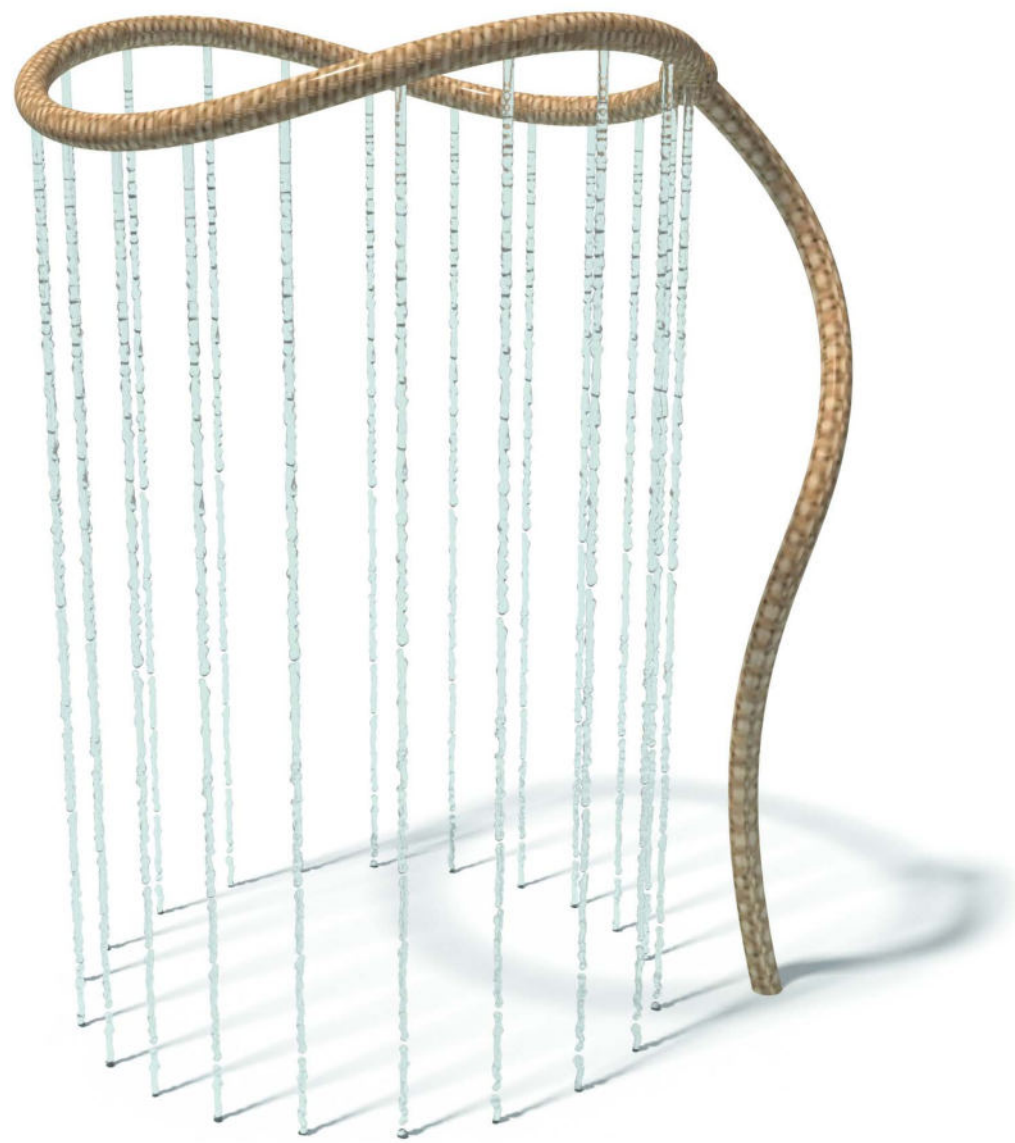

LASSO FLOWER S-01.16.04

Flow Rate 30-50 gpm - 113-189 lpm

Pressure 10-15 psi - 0.68-1.03 bar

Height 127.9" - 325 cm

Length -

Width 72.8" - 185 cm

Spray Zone ø95" - ø240cm

Material Detail

Commercial, non corrosive, chemical resistant 304/304L quality Stainless steel construction

Play Zones

Toddler Family Dynamic

Coating / Graphic Design

UV and chemical resistant, oven cured, polyester powder coating

Pipe Diameter ø4" - ø115 mm

Add-in Options

Activator

Removable