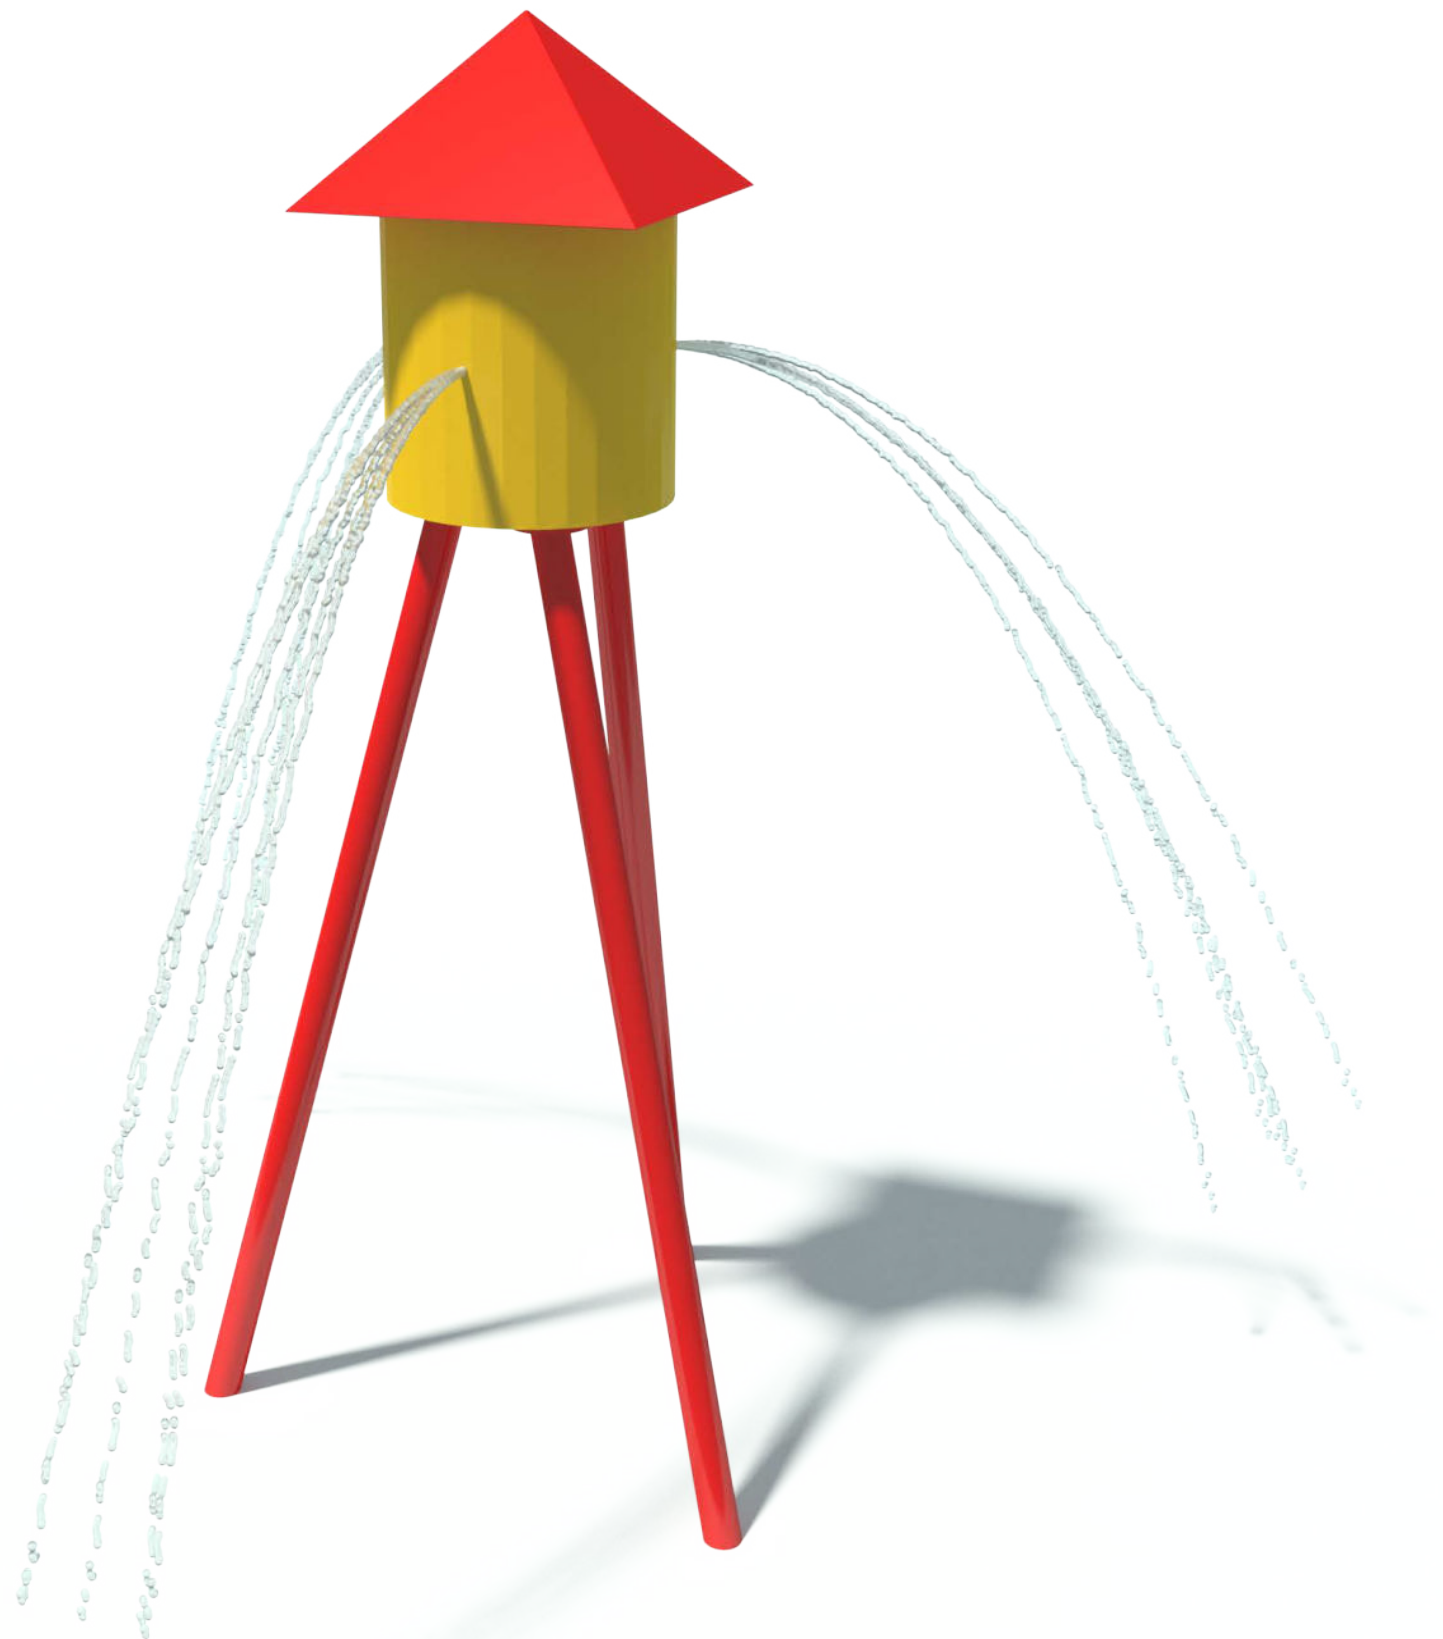

# SHOWER TOWER S-01.22

**Flow Rate** 15-25 gpm - 56-95 lpm

**Pressure** 6-8 psi - 0.4-0.5 bar

**Height** 180" - 457 cm

**Length** -

**Width** 62" - 157 cm

**Spray Zone** ø166" - ø422 cm

## Material Detail

Commercial, non corrosive, chemical resistant 304/304L quality Stainless steel and glass reinforced polyester material with brass nozzles

## Play Zones

Toddler Family Dynamic

## Coating / Graphic Design

UV and chemical resistant, oven cured, polyester powder coating.  
UV and chemical resistant, commercial grade epoxy coated spray paint

**Pipe Diameter** ø3" - ø90 mm